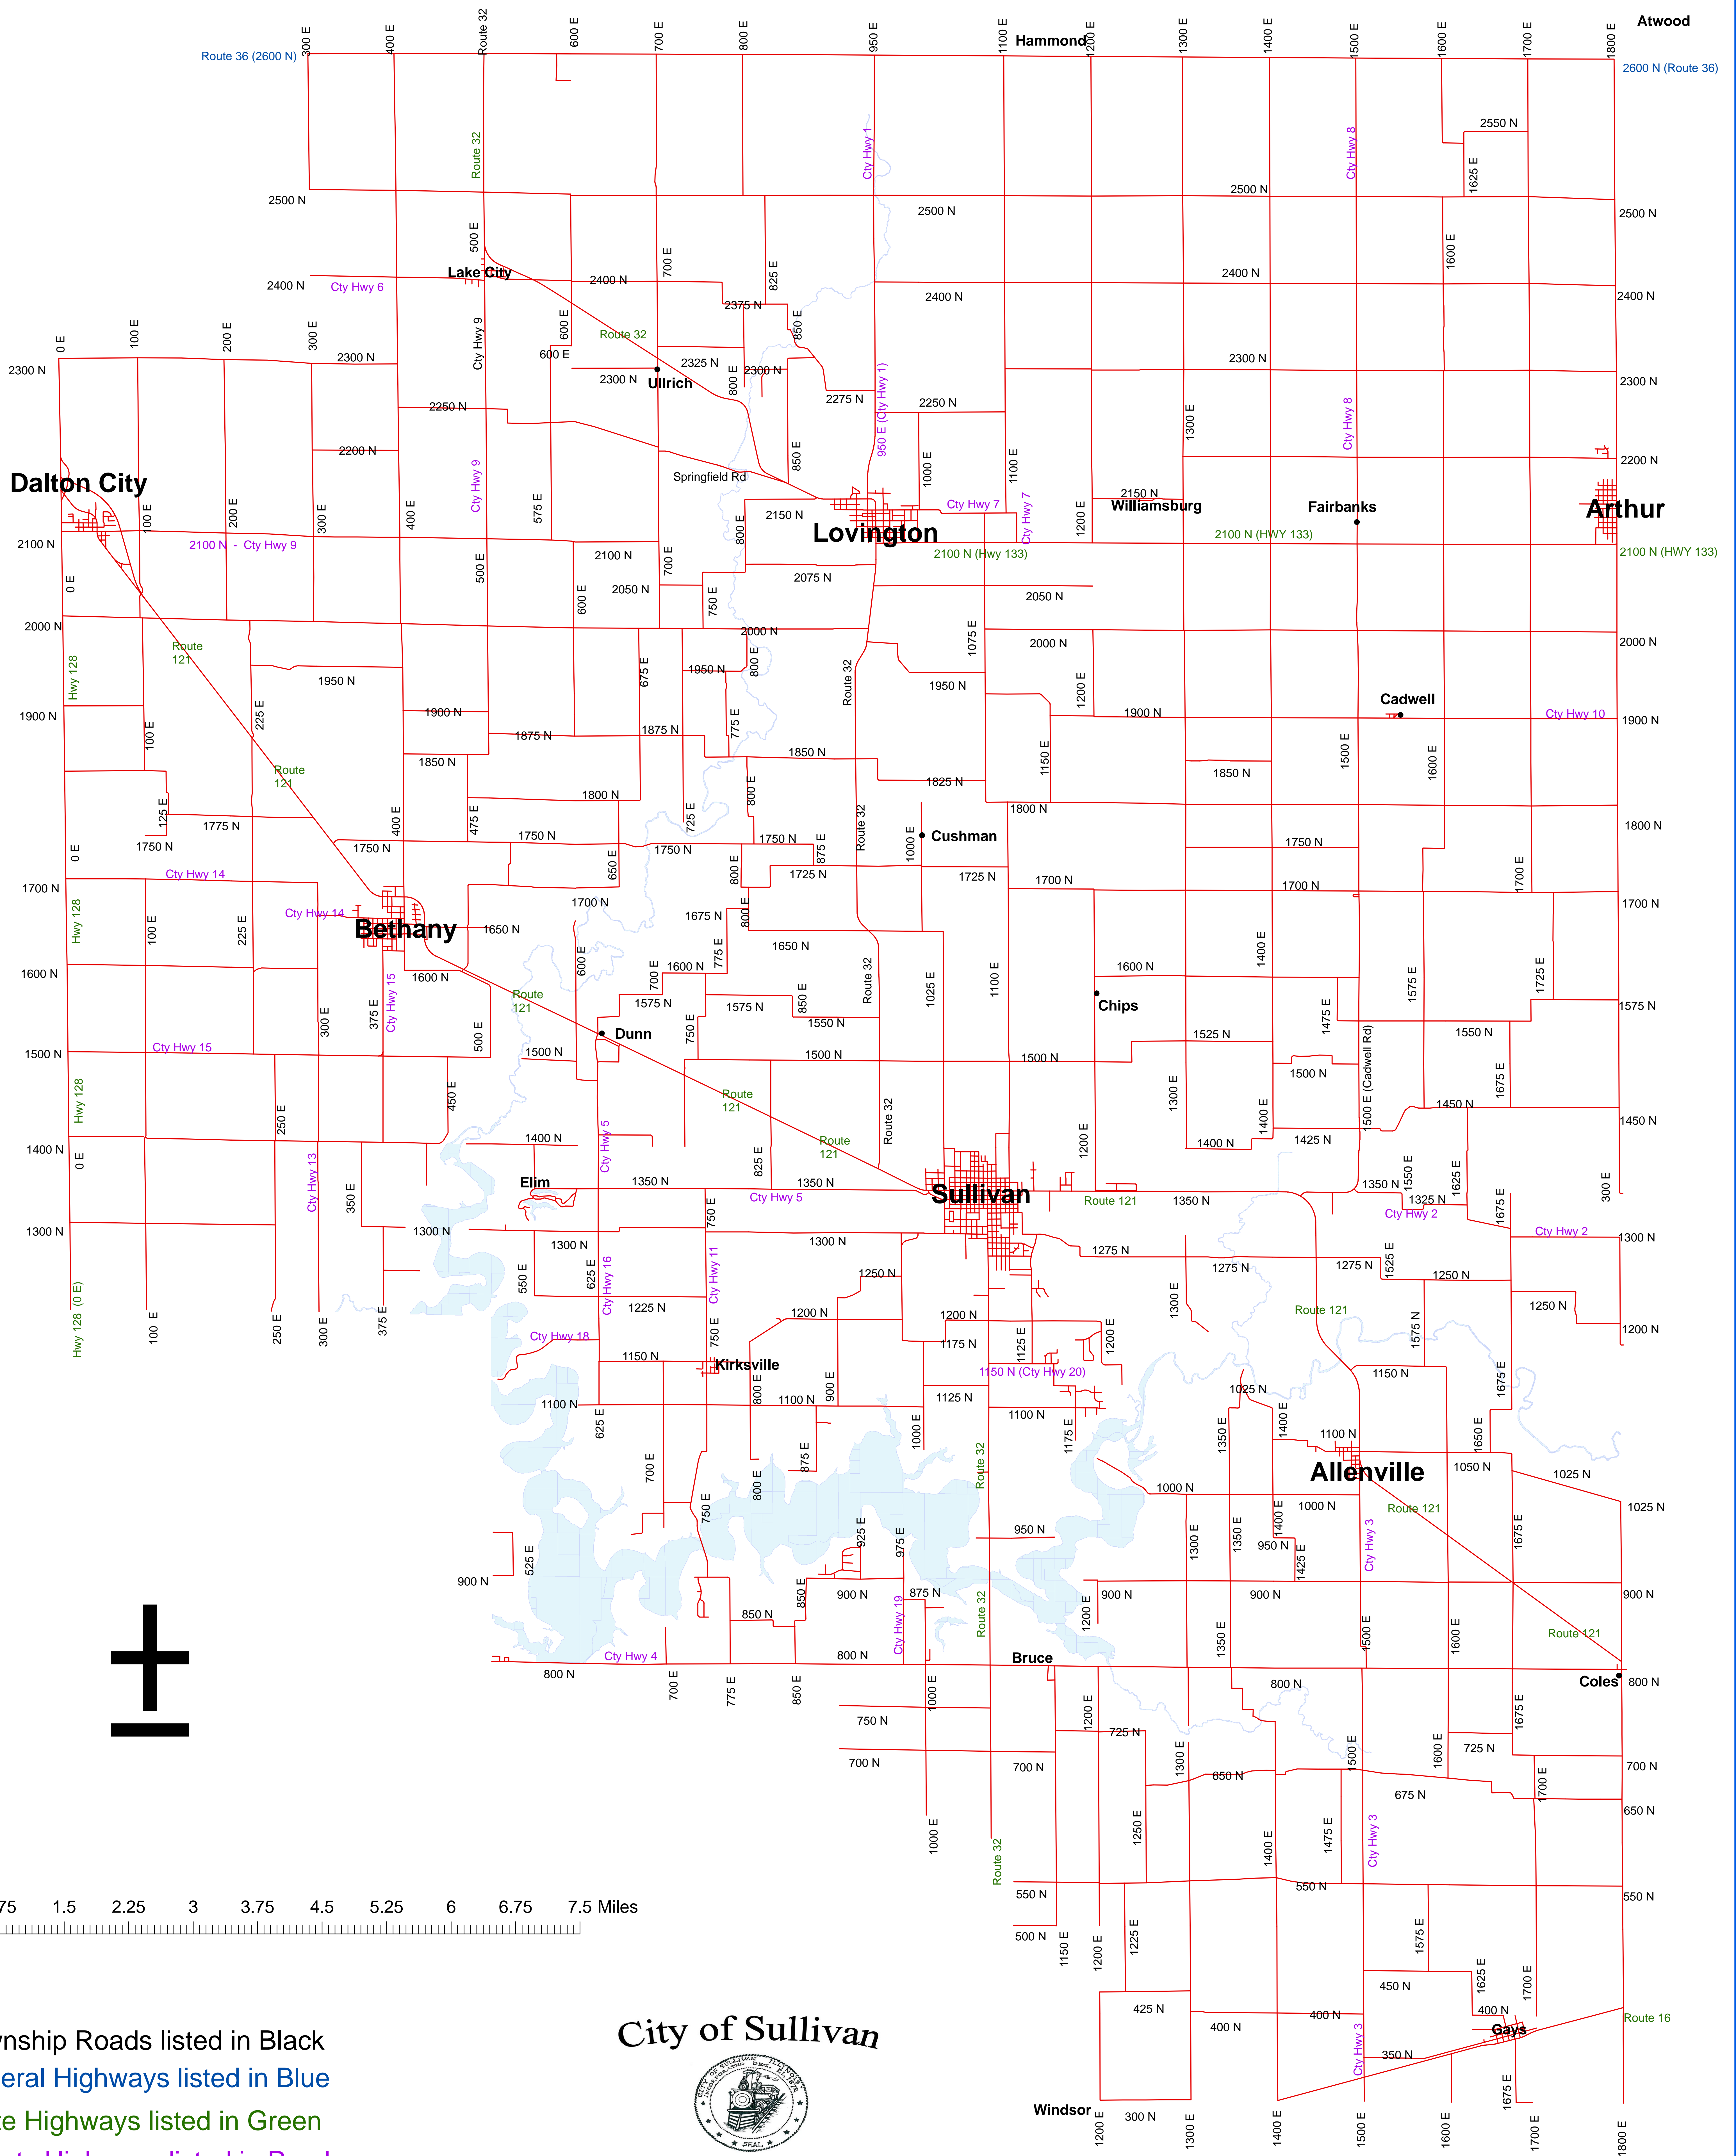

Moultrie County Rural Road Reference System

0 0.375 0.75 1.5 2.25 3 3.75 4.5 5.25 6 6.75 7.5 Miles

Township Roads listed in Black
Federal Highways listed in Blue
State Highways listed in Green
County Highways listed in Purple

City of Sullivan

Geographic Information Systems