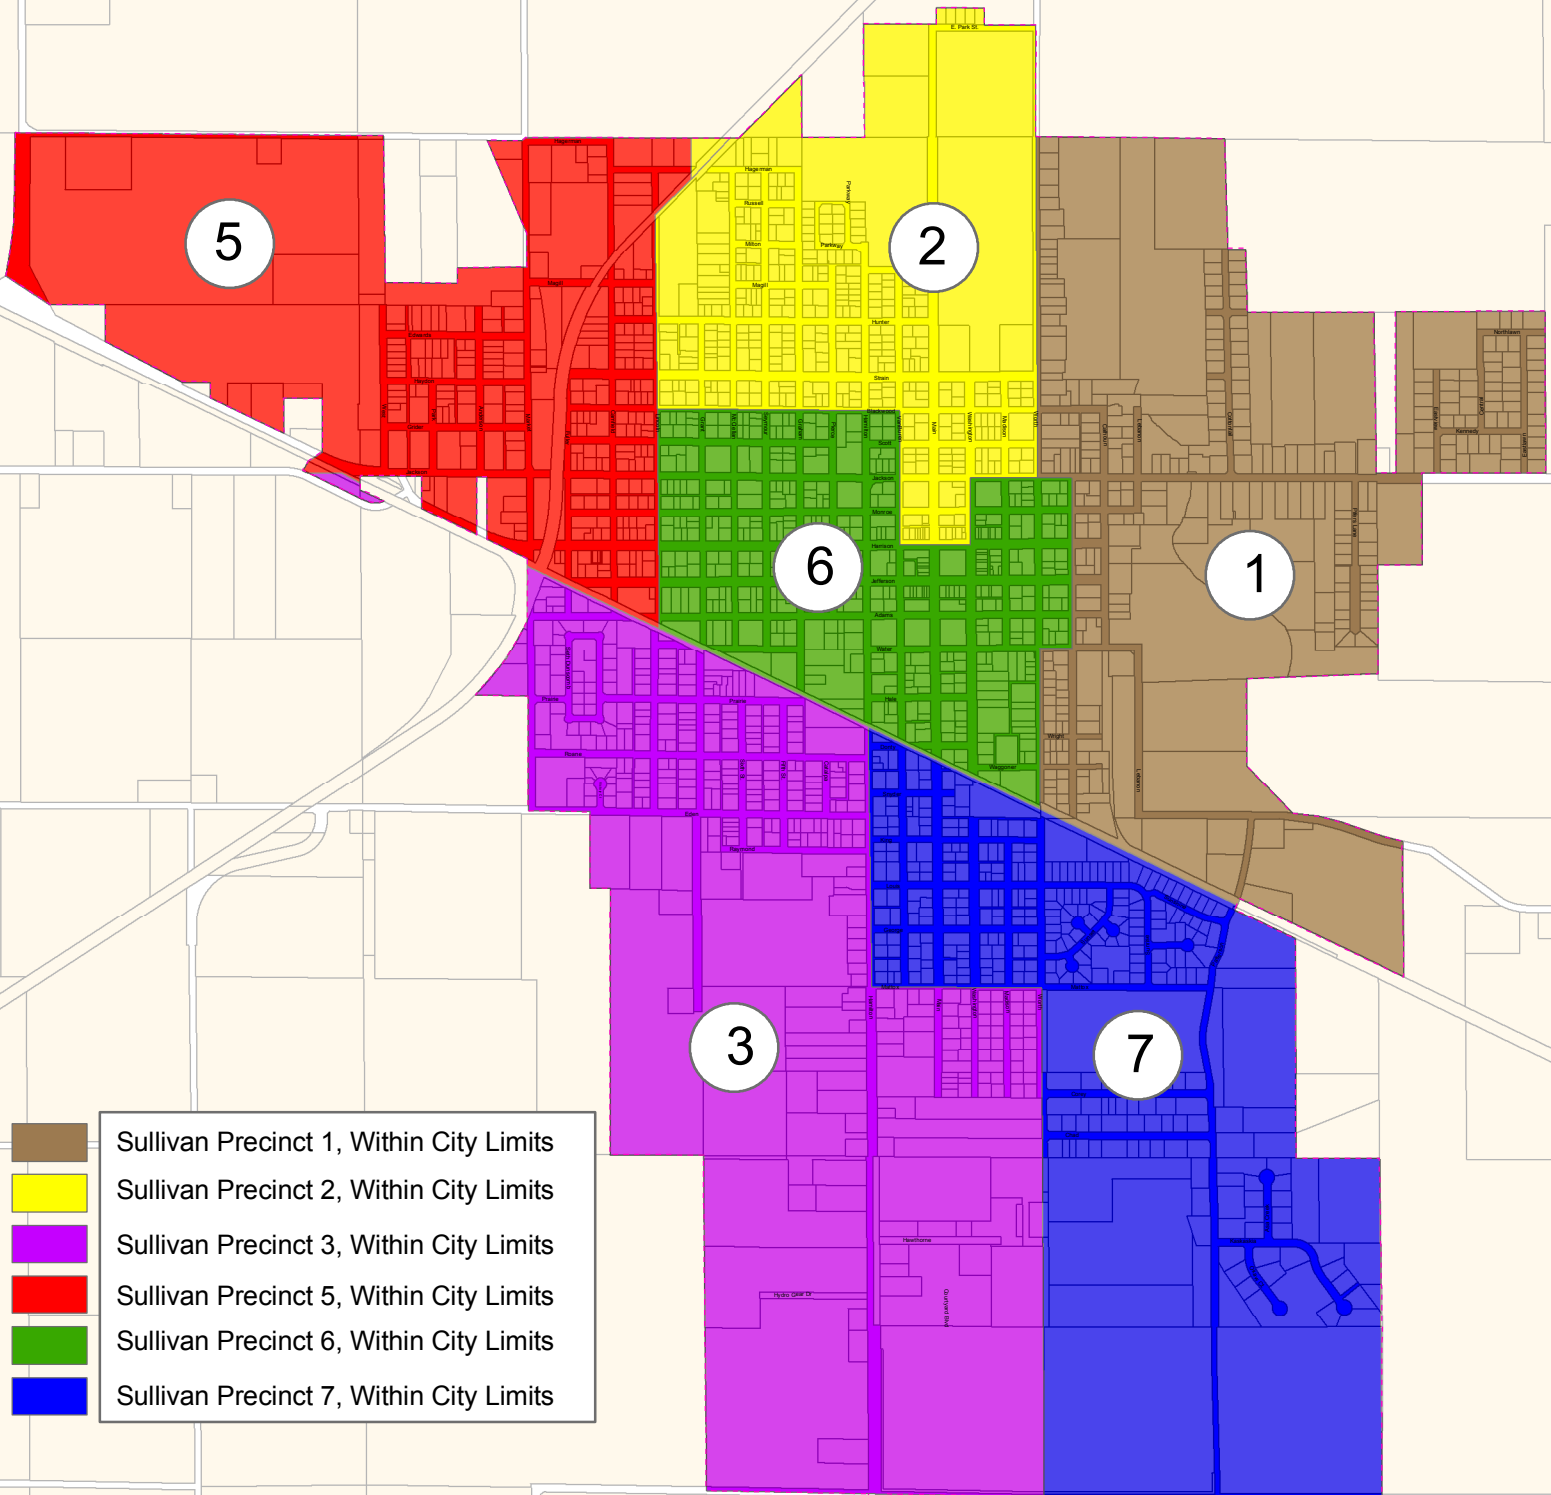

Moultrie County Voting Precincts

Sullivan Townships within the City of Sullivan City Limits

-  Sullivan Precinct 1, Within City Limits
-  Sullivan Precinct 2, Within City Limits
-  Sullivan Precinct 3, Within City Limits
-  Sullivan Precinct 5, Within City Limits
-  Sullivan Precinct 6, Within City Limits
-  Sullivan Precinct 7, Within City Limits