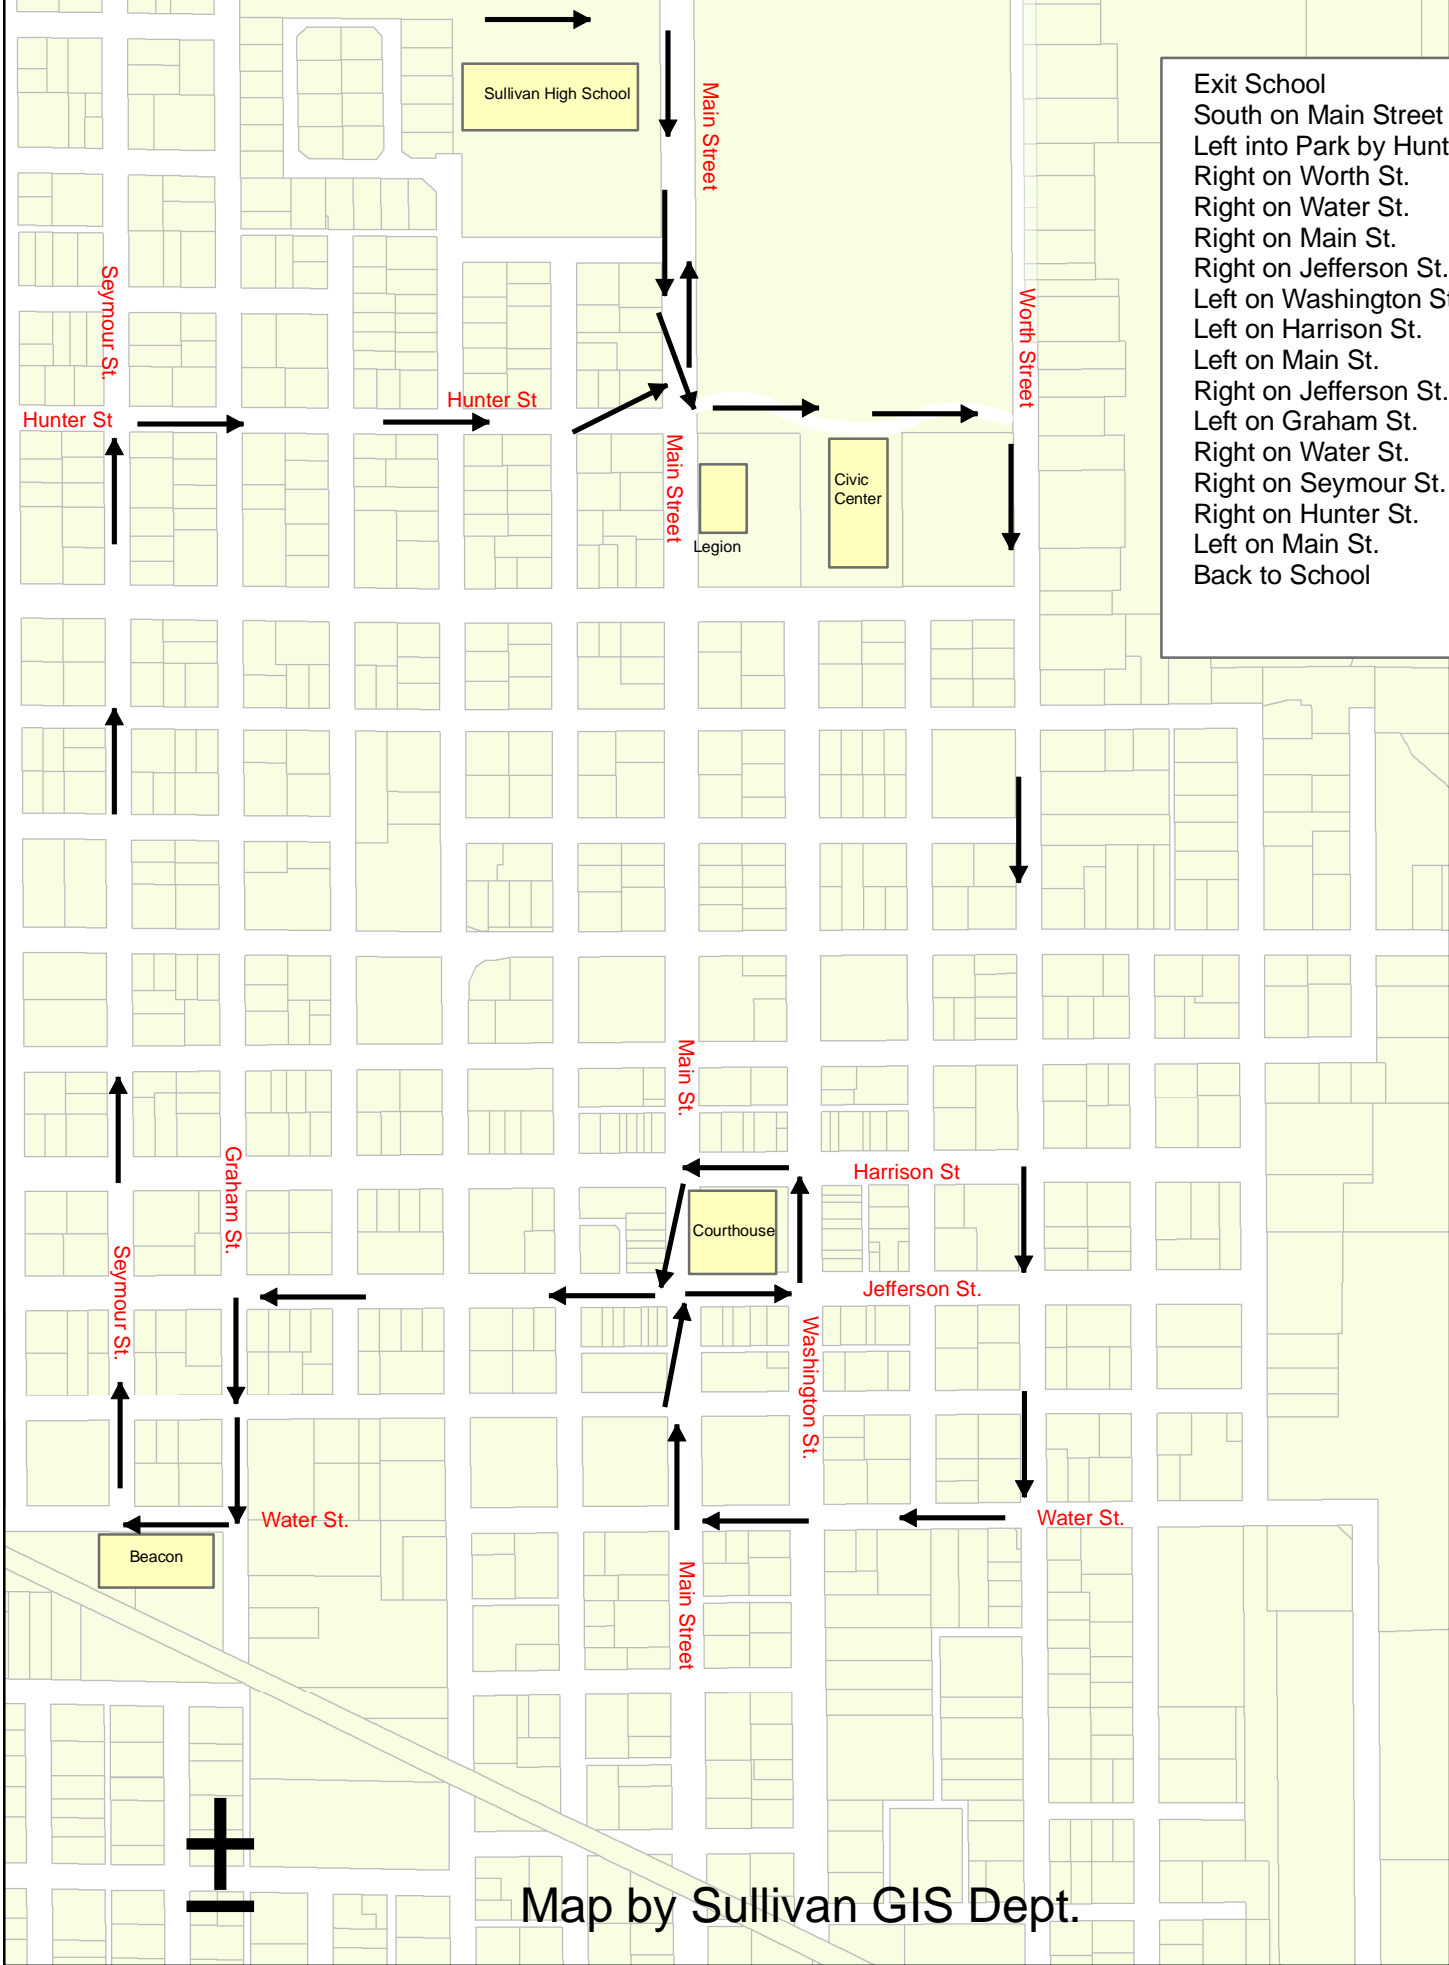

Sullivan High School Car Parade Route

Exit School
 South on Main Street
 Left into Park by Hunter St.
 Right on Worth St.
 Right on Water St.
 Right on Main St.
 Right on Jefferson St.
 Left on Washington St.
 Left on Harrison St.
 Left on Main St.
 Right on Jefferson St.
 Left on Graham St.
 Right on Water St.
 Right on Seymour St.
 Right on Hunter St.
 Left on Main St.
 Back to School