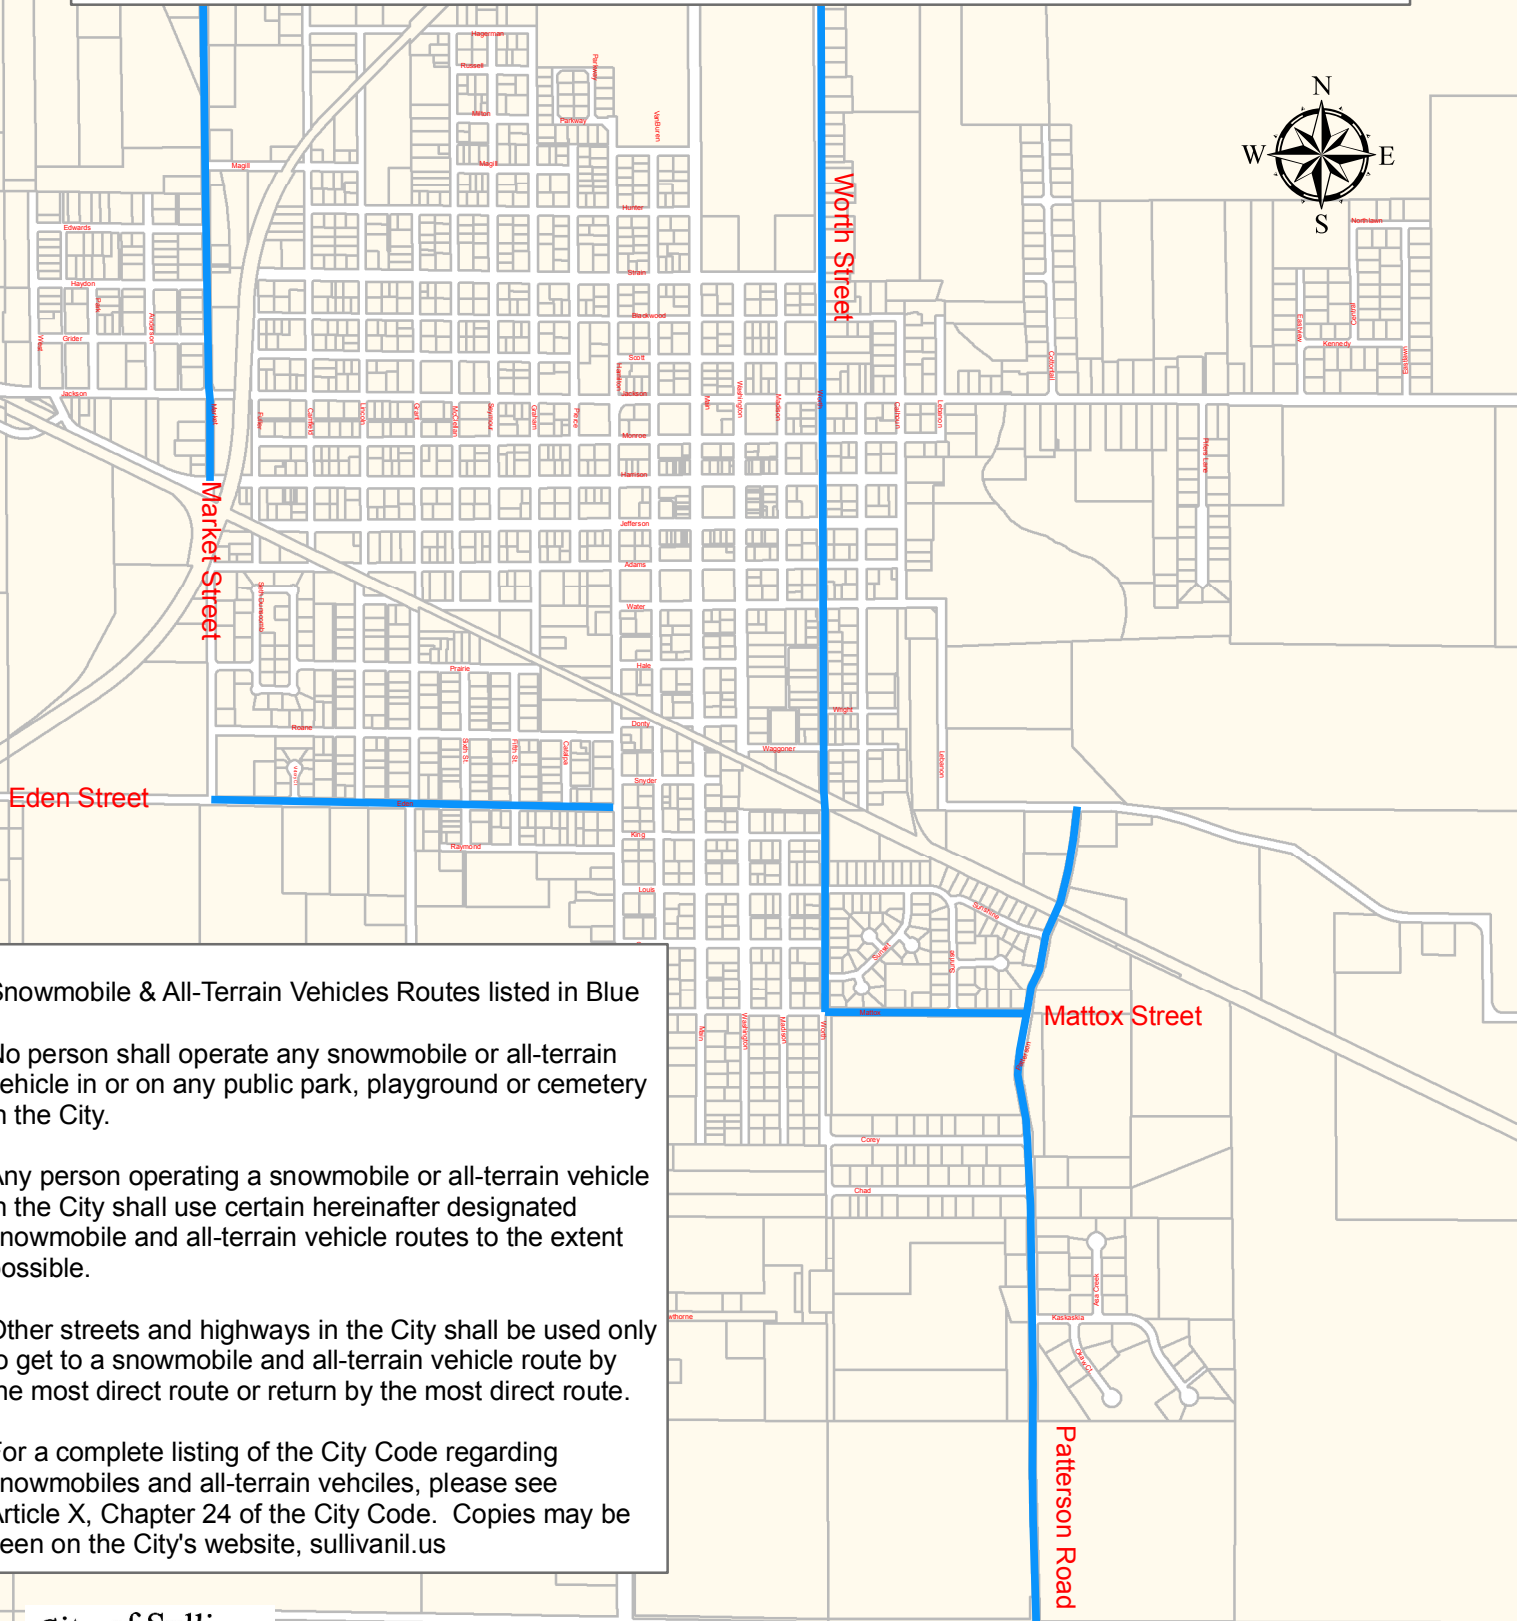

City of Sullivan Snowmobile & All-Terrain Vehicles Routes

Snowmobile & All-Terrain Vehicles Routes listed in Blue

No person shall operate any snowmobile or all-terrain vehicle in or on any public park, playground or cemetery in the City.

Any person operating a snowmobile or all-terrain vehicle in the City shall use certain hereinafter designated snowmobile and all-terrain vehicle routes to the extent possible.

Other streets and highways in the City shall be used only to get to a snowmobile and all-terrain vehicle route by the most direct route or return by the most direct route.

For a complete listing of the City Code regarding snowmobiles and all-terrain vehicles, please see Article X, Chapter 24 of the City Code. Copies may be seen on the City's website, sullivanil.us

City of Sullivan