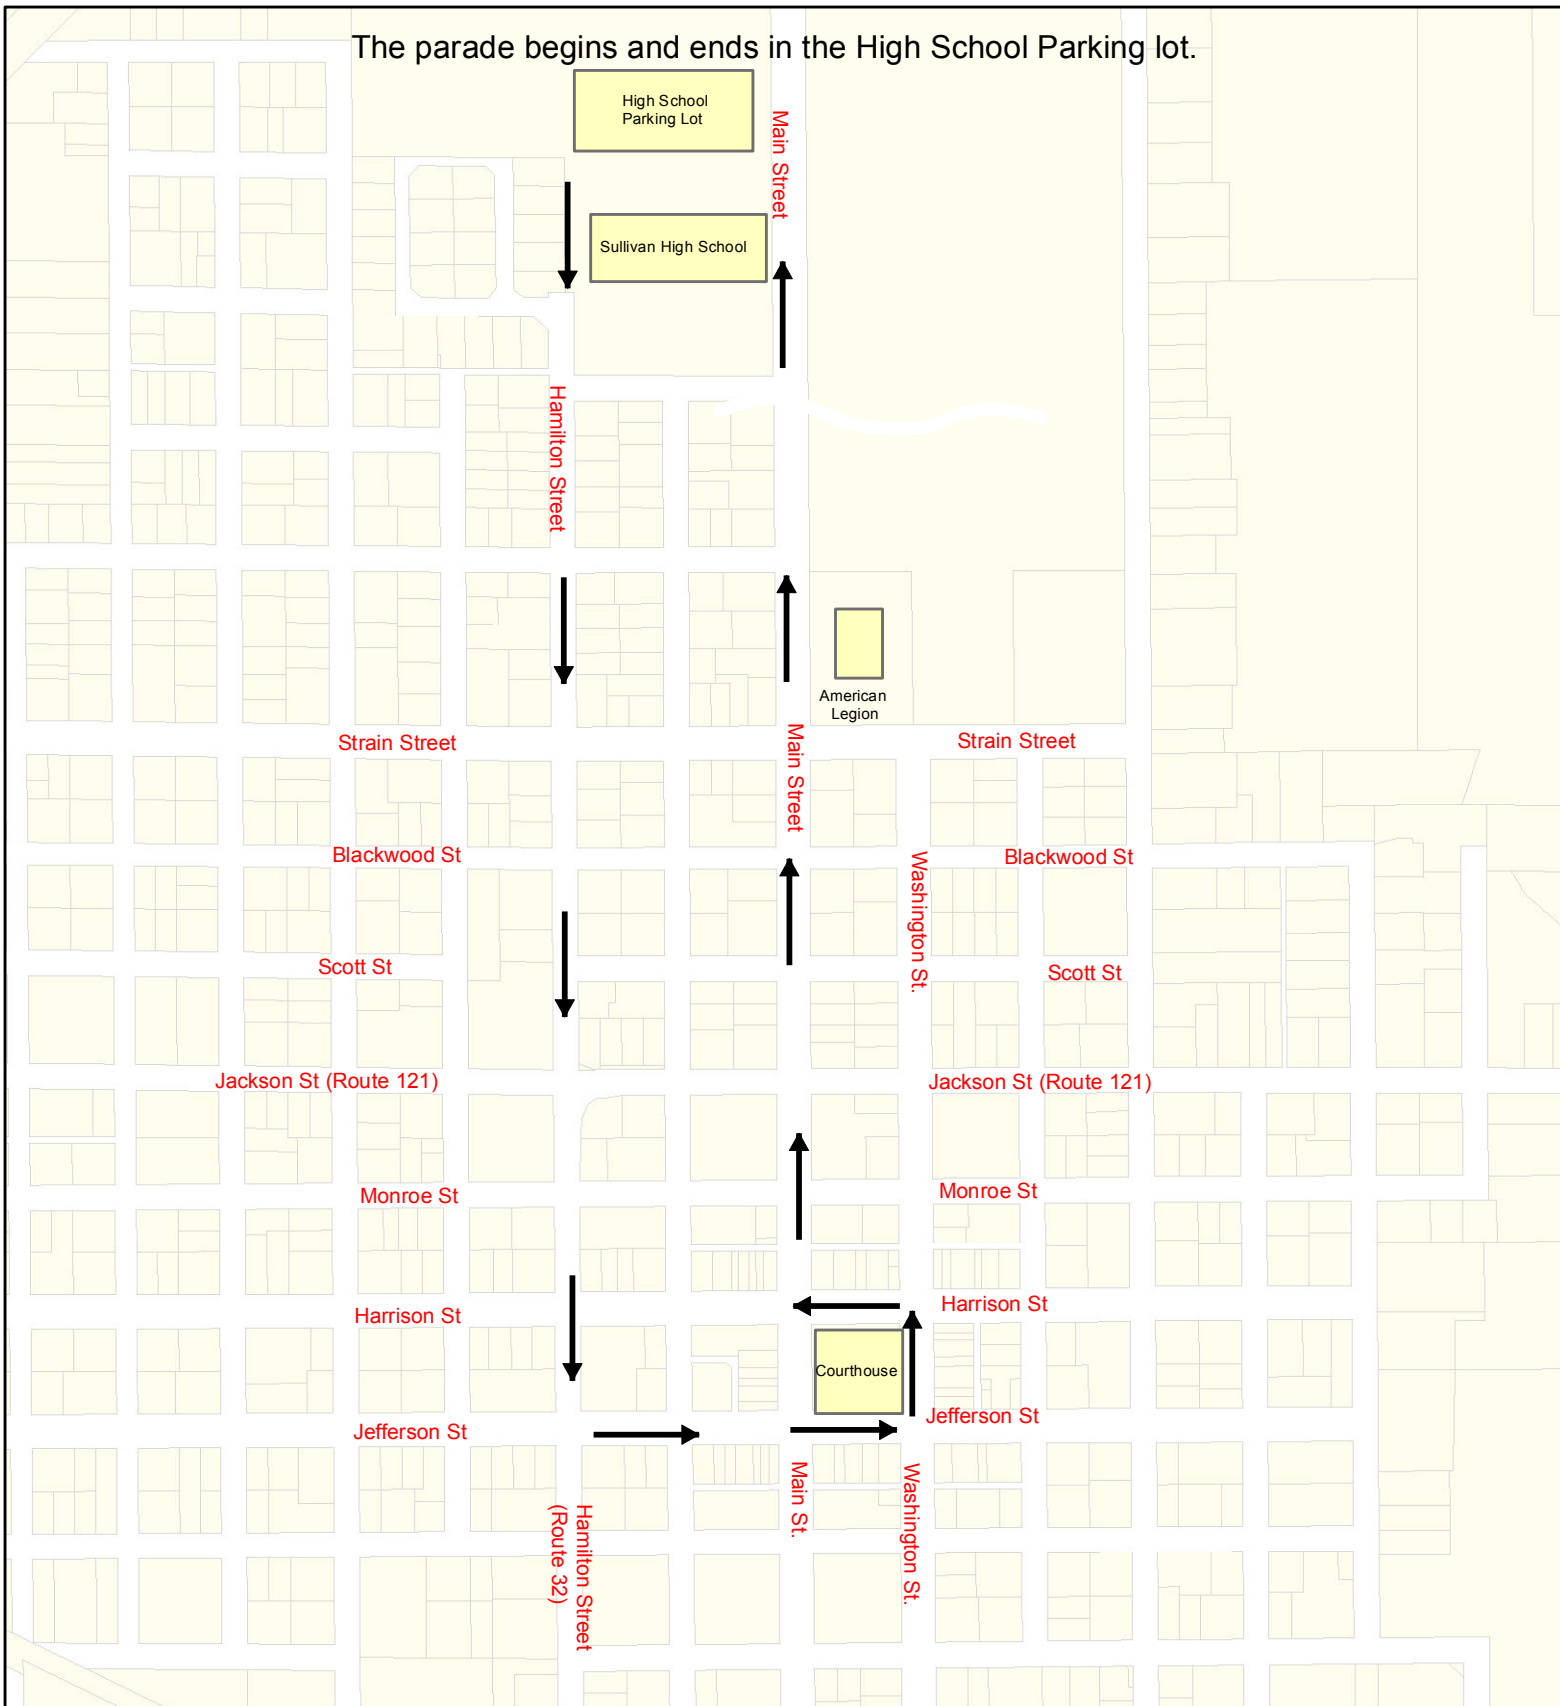

City of Sullivan Parade Route

The parade begins and ends in the High School Parking lot.

City of Sullivan

Geographic Information Systems
Monte Johnson, July 2, 2013