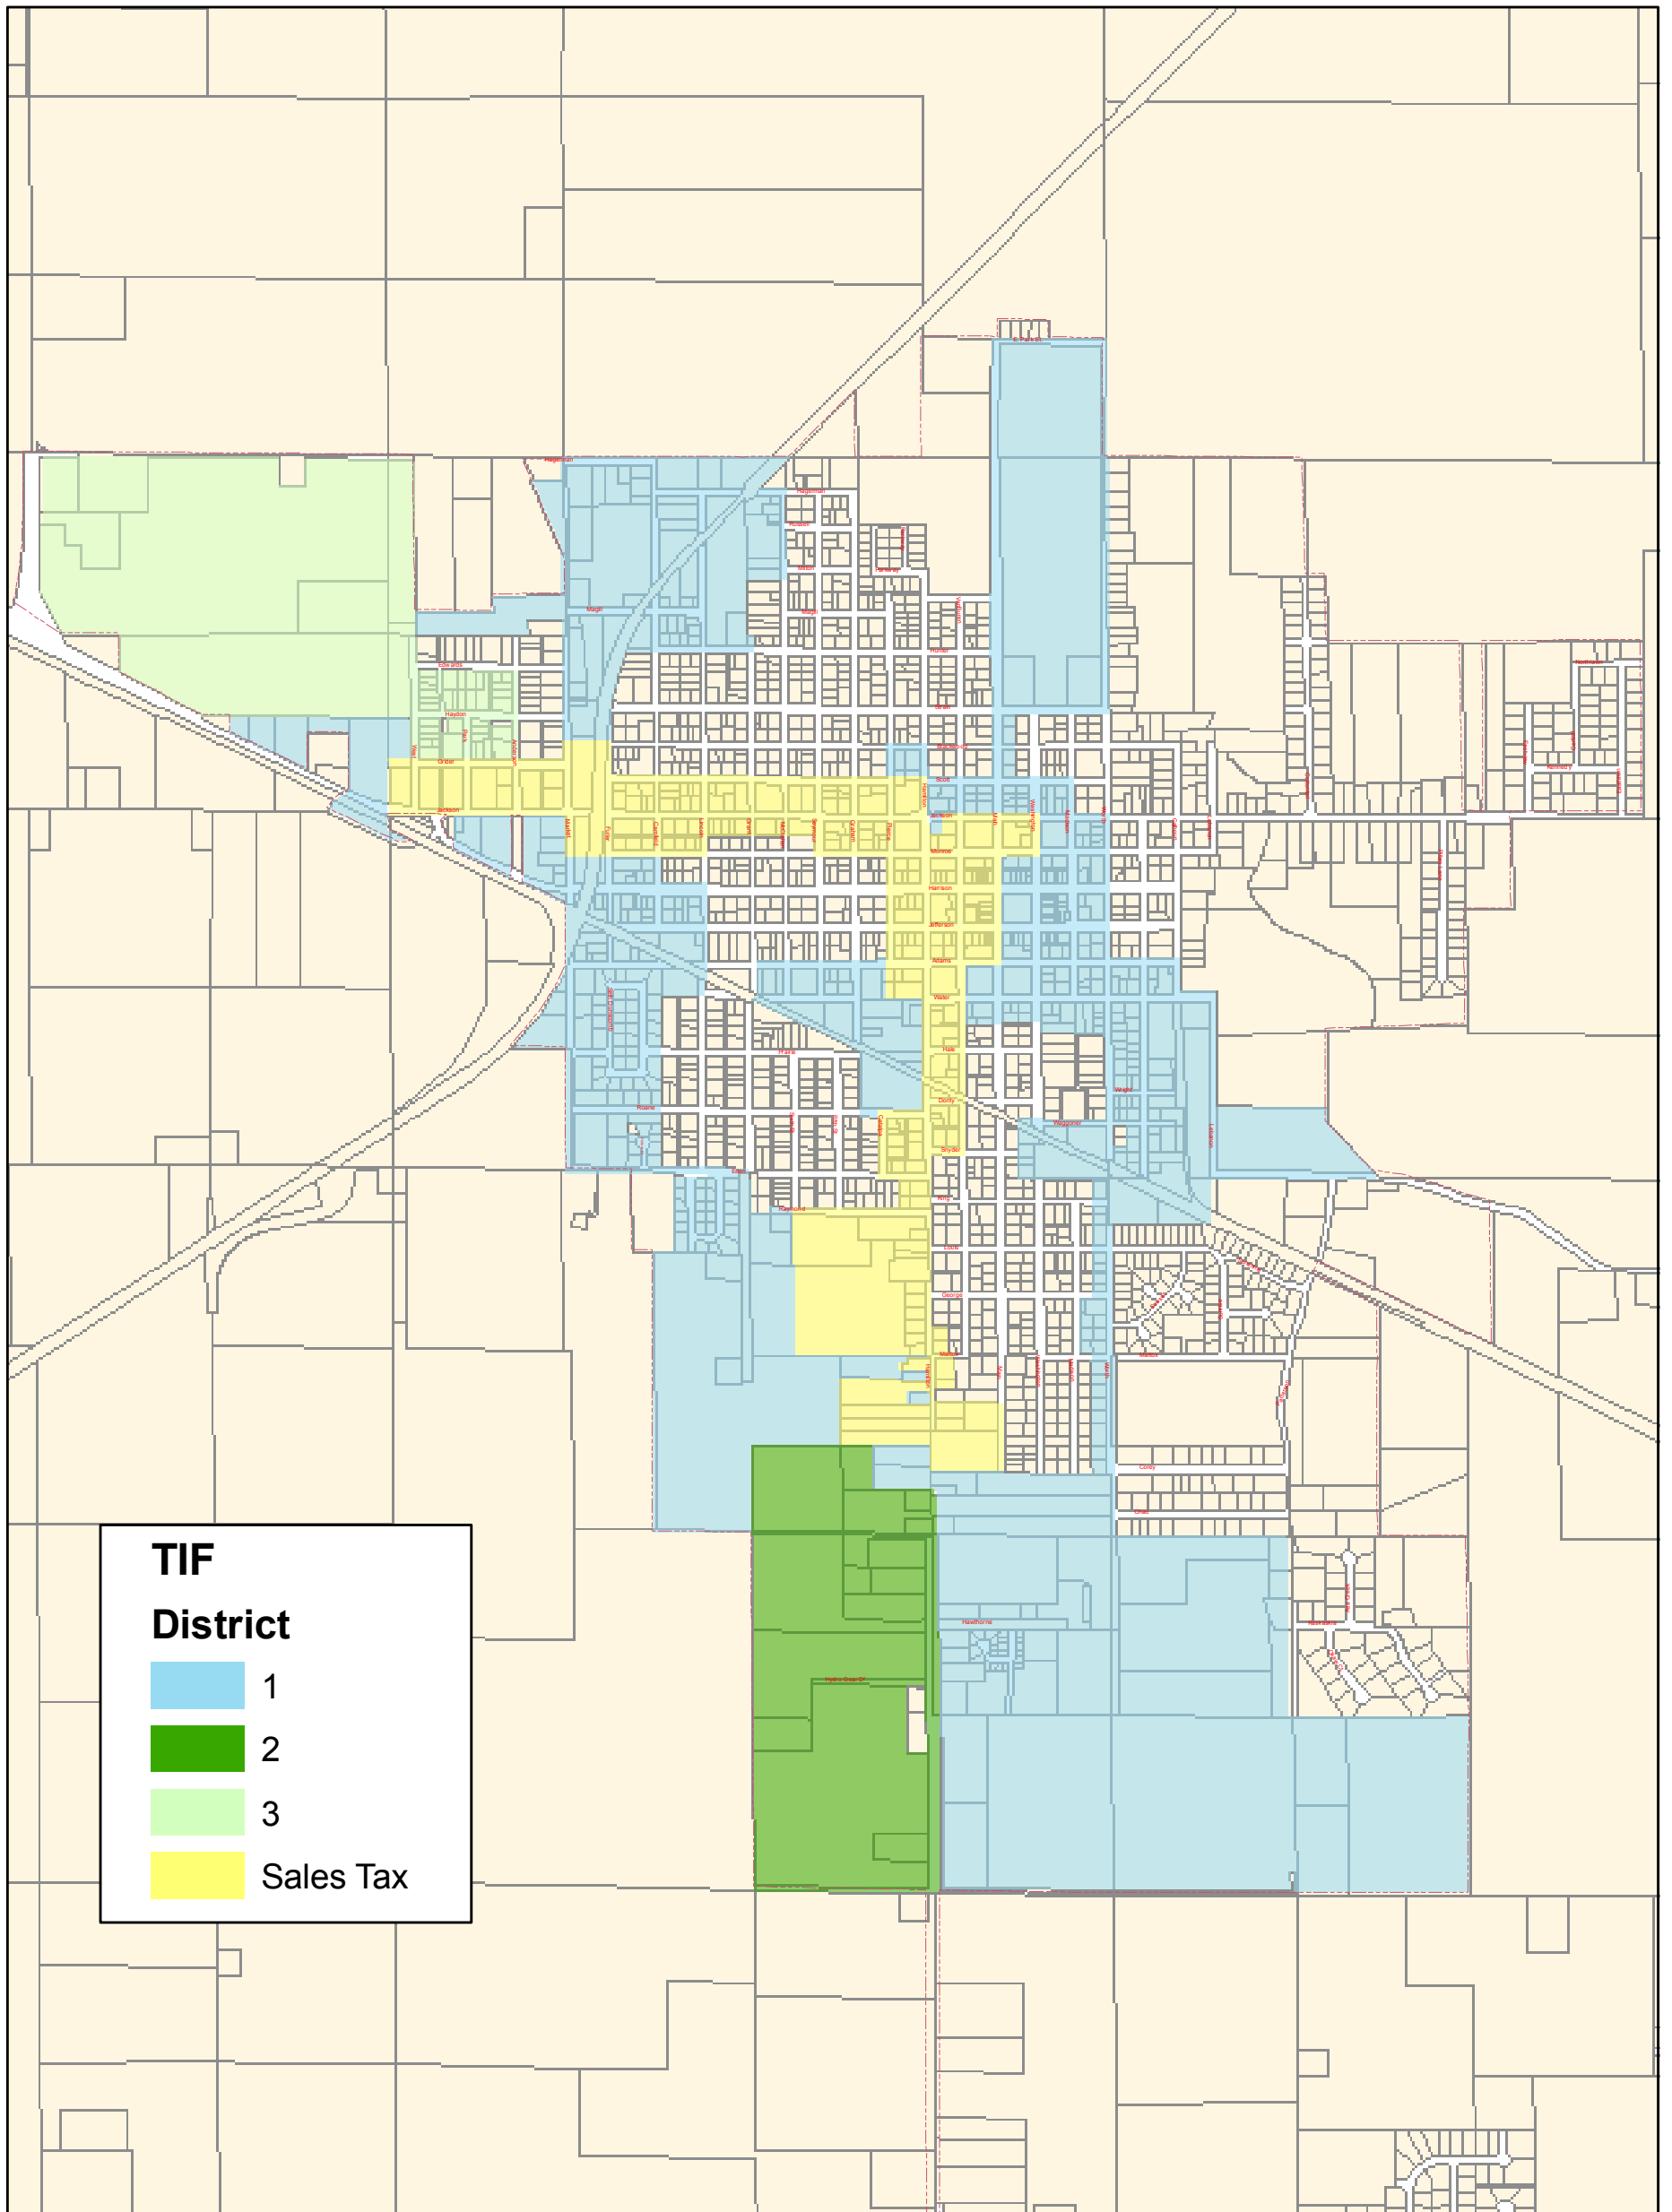

# City of Sullivan, Illinois TIF District Map

City of Sullivan

Geographic Information Systems

June 15, 2011, Monte Johnson