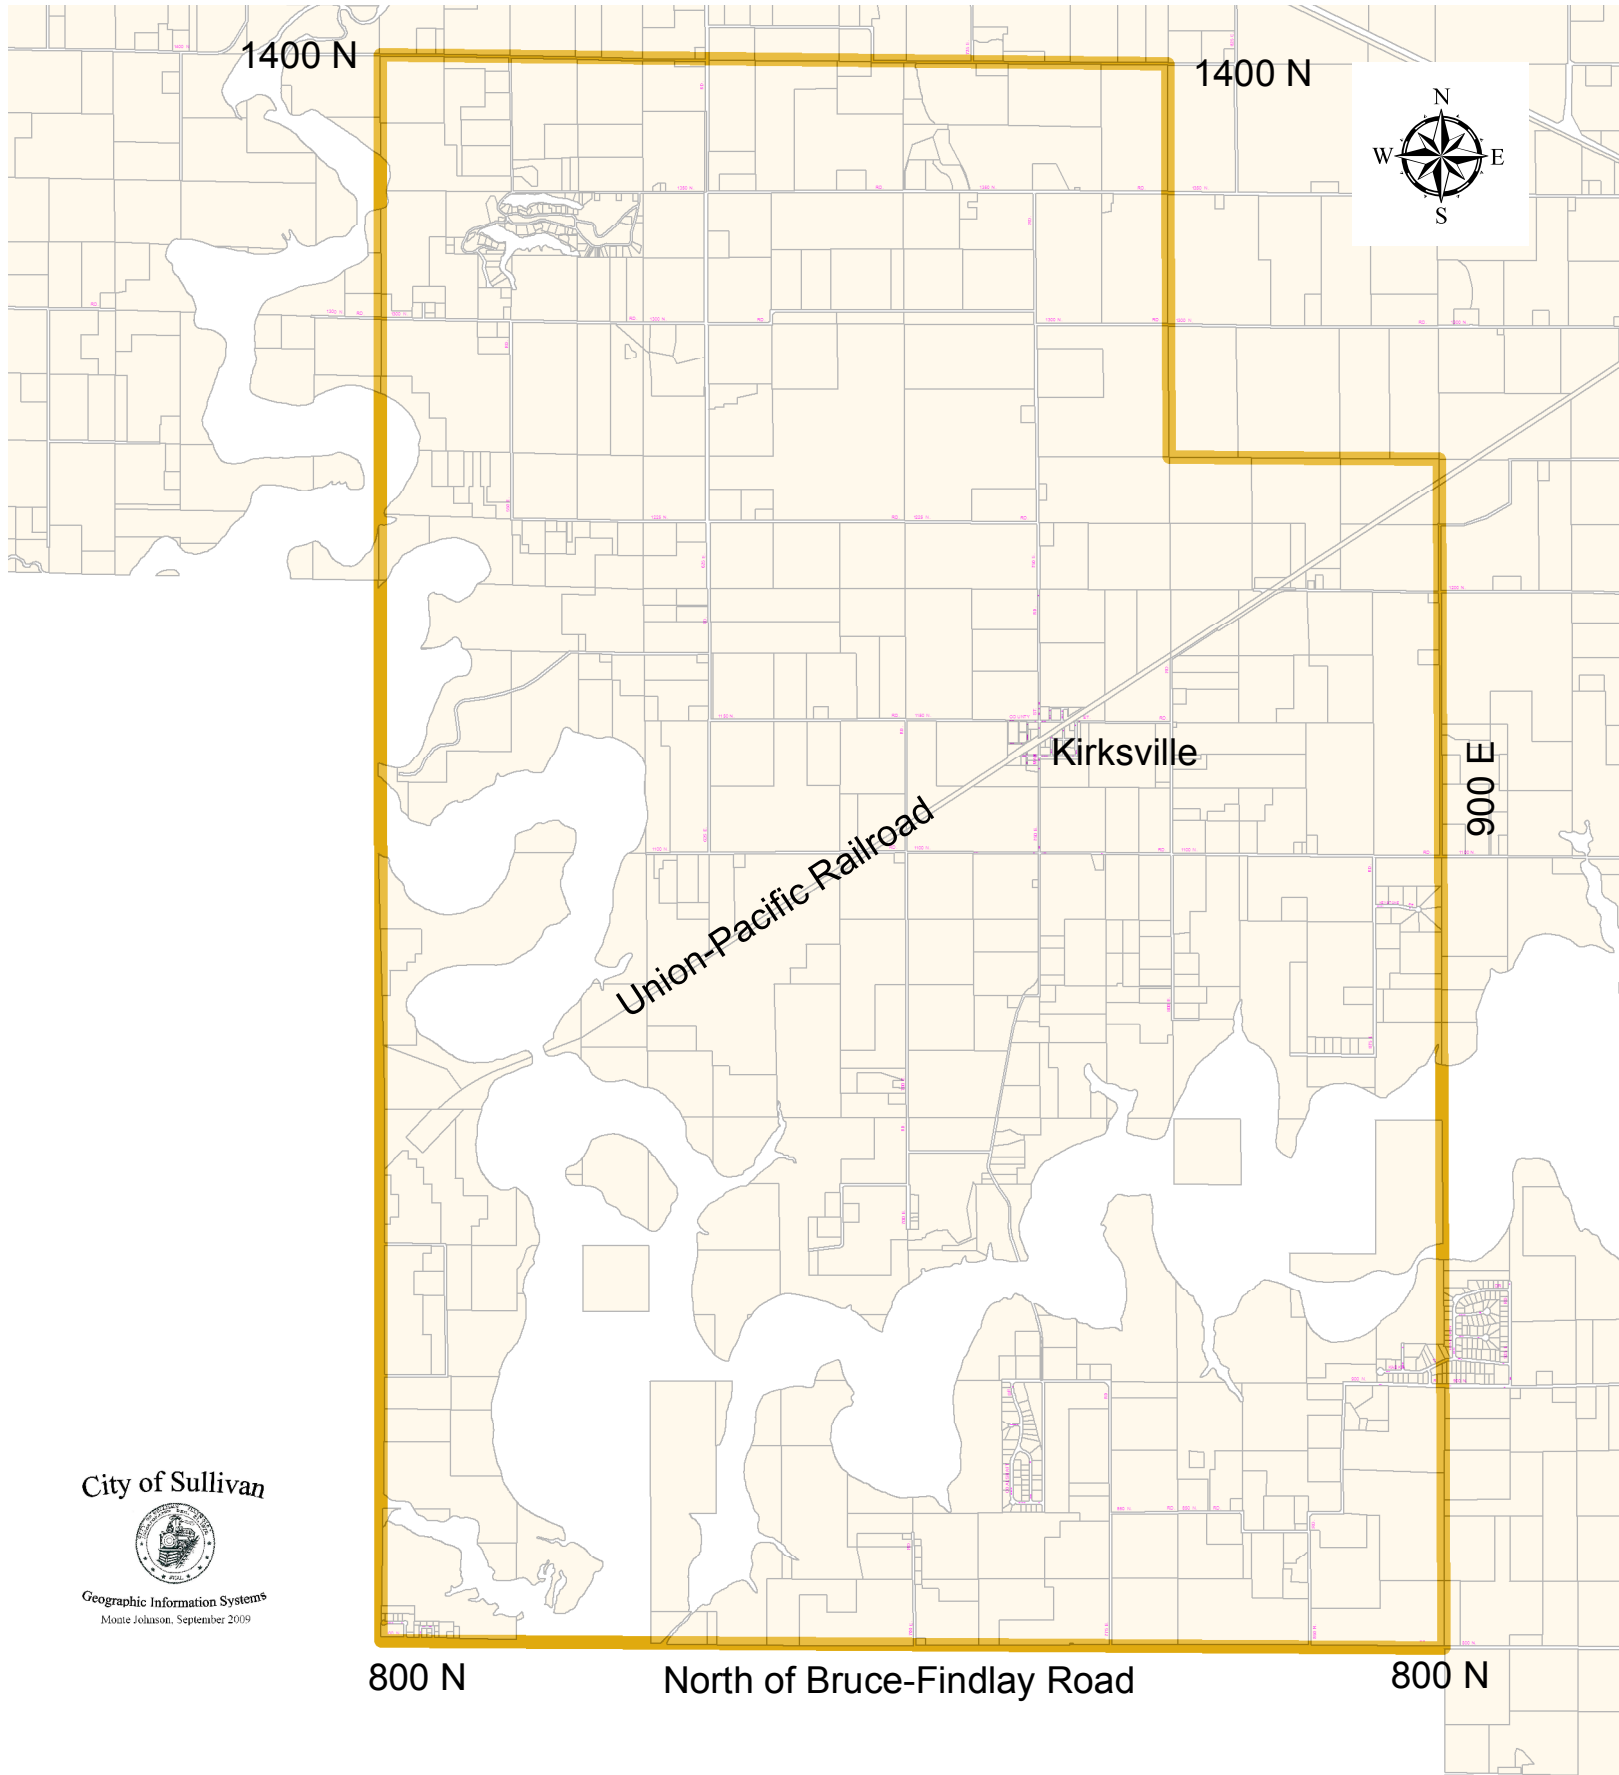

SULLIVAN TOWNSHIP

Precinct Map, Sullivan Precinct 4 Moultrie County, Illinois

City of Sullivan

Geographic Information Systems
Maite Johanson, September 2009

800 N

North of Bruce-Findlay Road

800 N