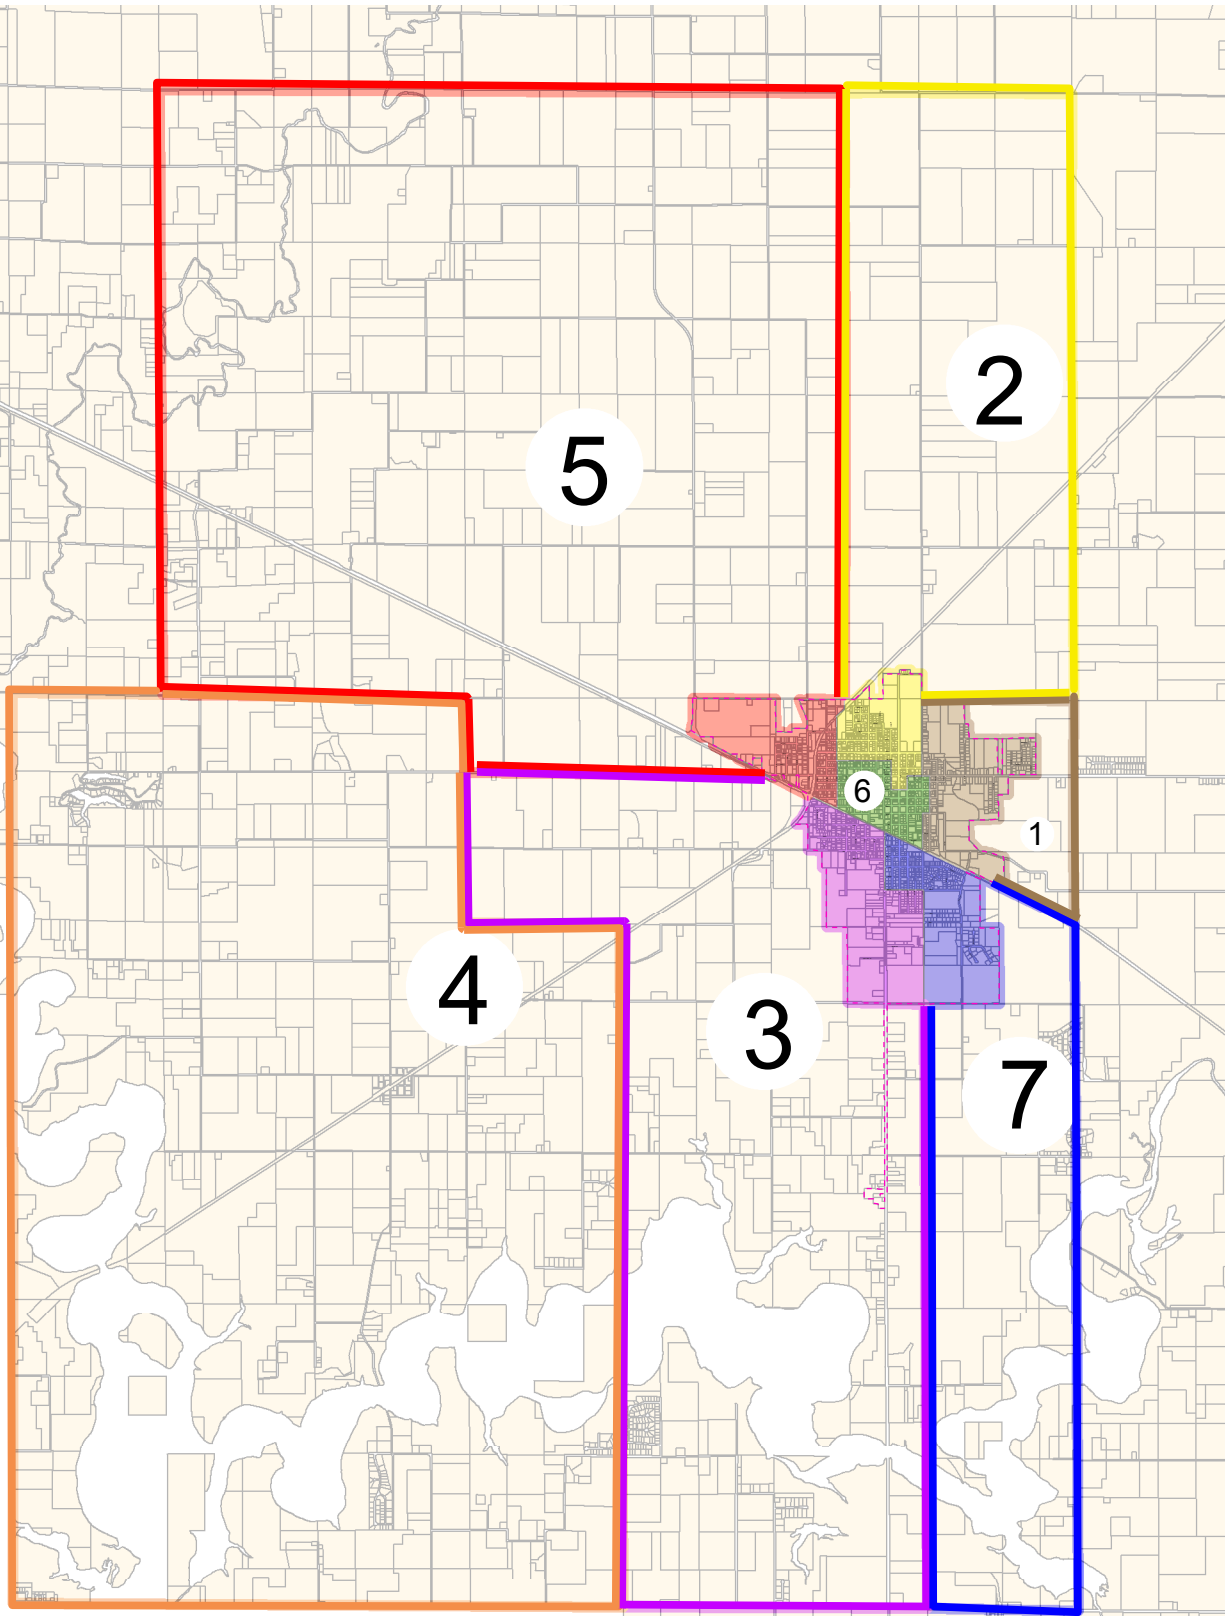

SULLIVAN TOWNSHIP

Precinct Map

Moultrie County, IL

-  Sullivan 1, Out of Town
-  Sullivan 1, In Town
-  Sullivan 2, Out of Town
-  Sullivan 2, In Town
-  Sullivan 3, Out of Town
-  Sullivan 3, In Town
-  Sullivan 4, Out of Town
-  Sullivan 5, Out of Town
-  Sullivan 5, In Town
-  Sullivan 6, In Town
-  Sullivan 7, Out of Town
-  Sullivan 7, In Town

City of Sullivan

Geographic Information Systems
Monte Johnson, September 2009