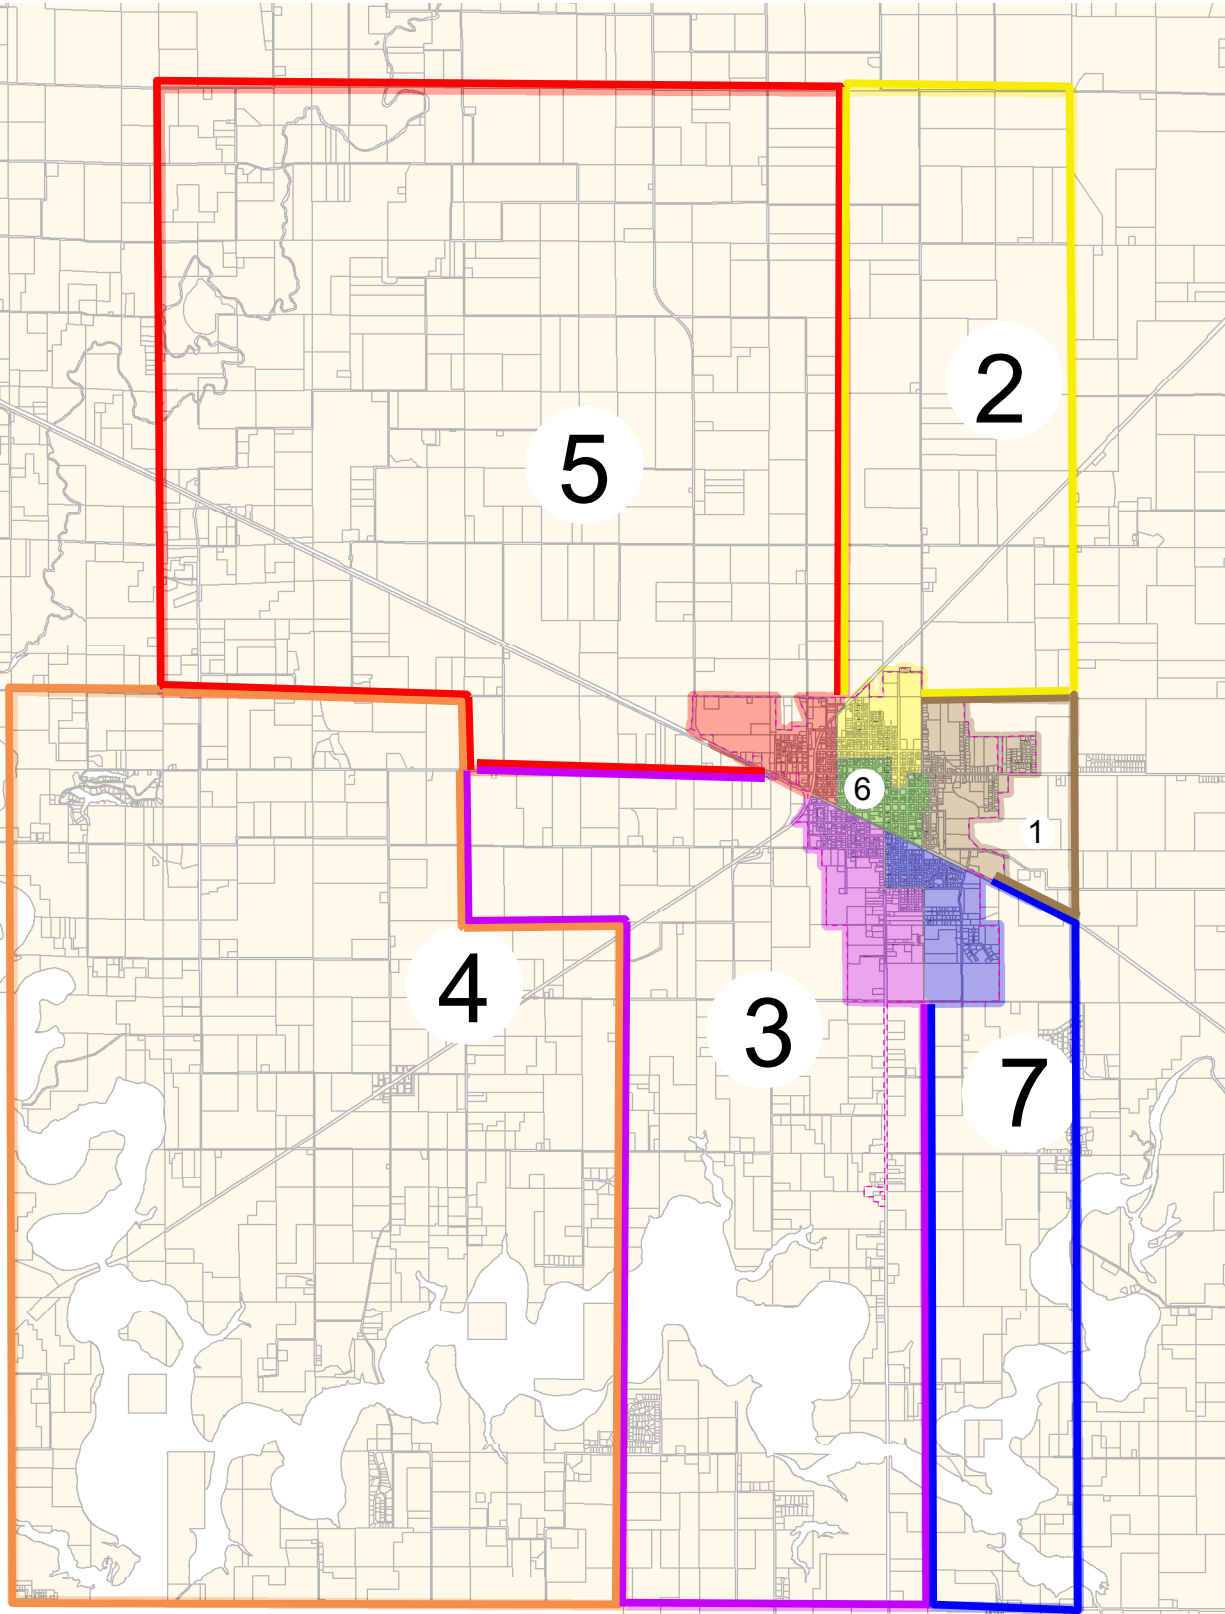

SULLIVAN TOWNSHIP

Precinct Map

Moultrie County, IL

-  Sullivan 1, Out of Town
-  Sullivan 1, In Town
-  Sullivan 2, Out of Town
-  Sullivan 2, In Town
-  Sullivan 3, Out of Town
-  Sullivan 3, In Town
-  Sullivan 4, Out of Town
-  Sullivan 5, Out of Town
-  Sullivan 5, In Town
-  Sullivan 6, In Town
-  Sullivan 7, Out of Town
-  Sullivan 7, In Town

City of Sullivan

Geographic Information Systems
Monte Johnson, September 2009