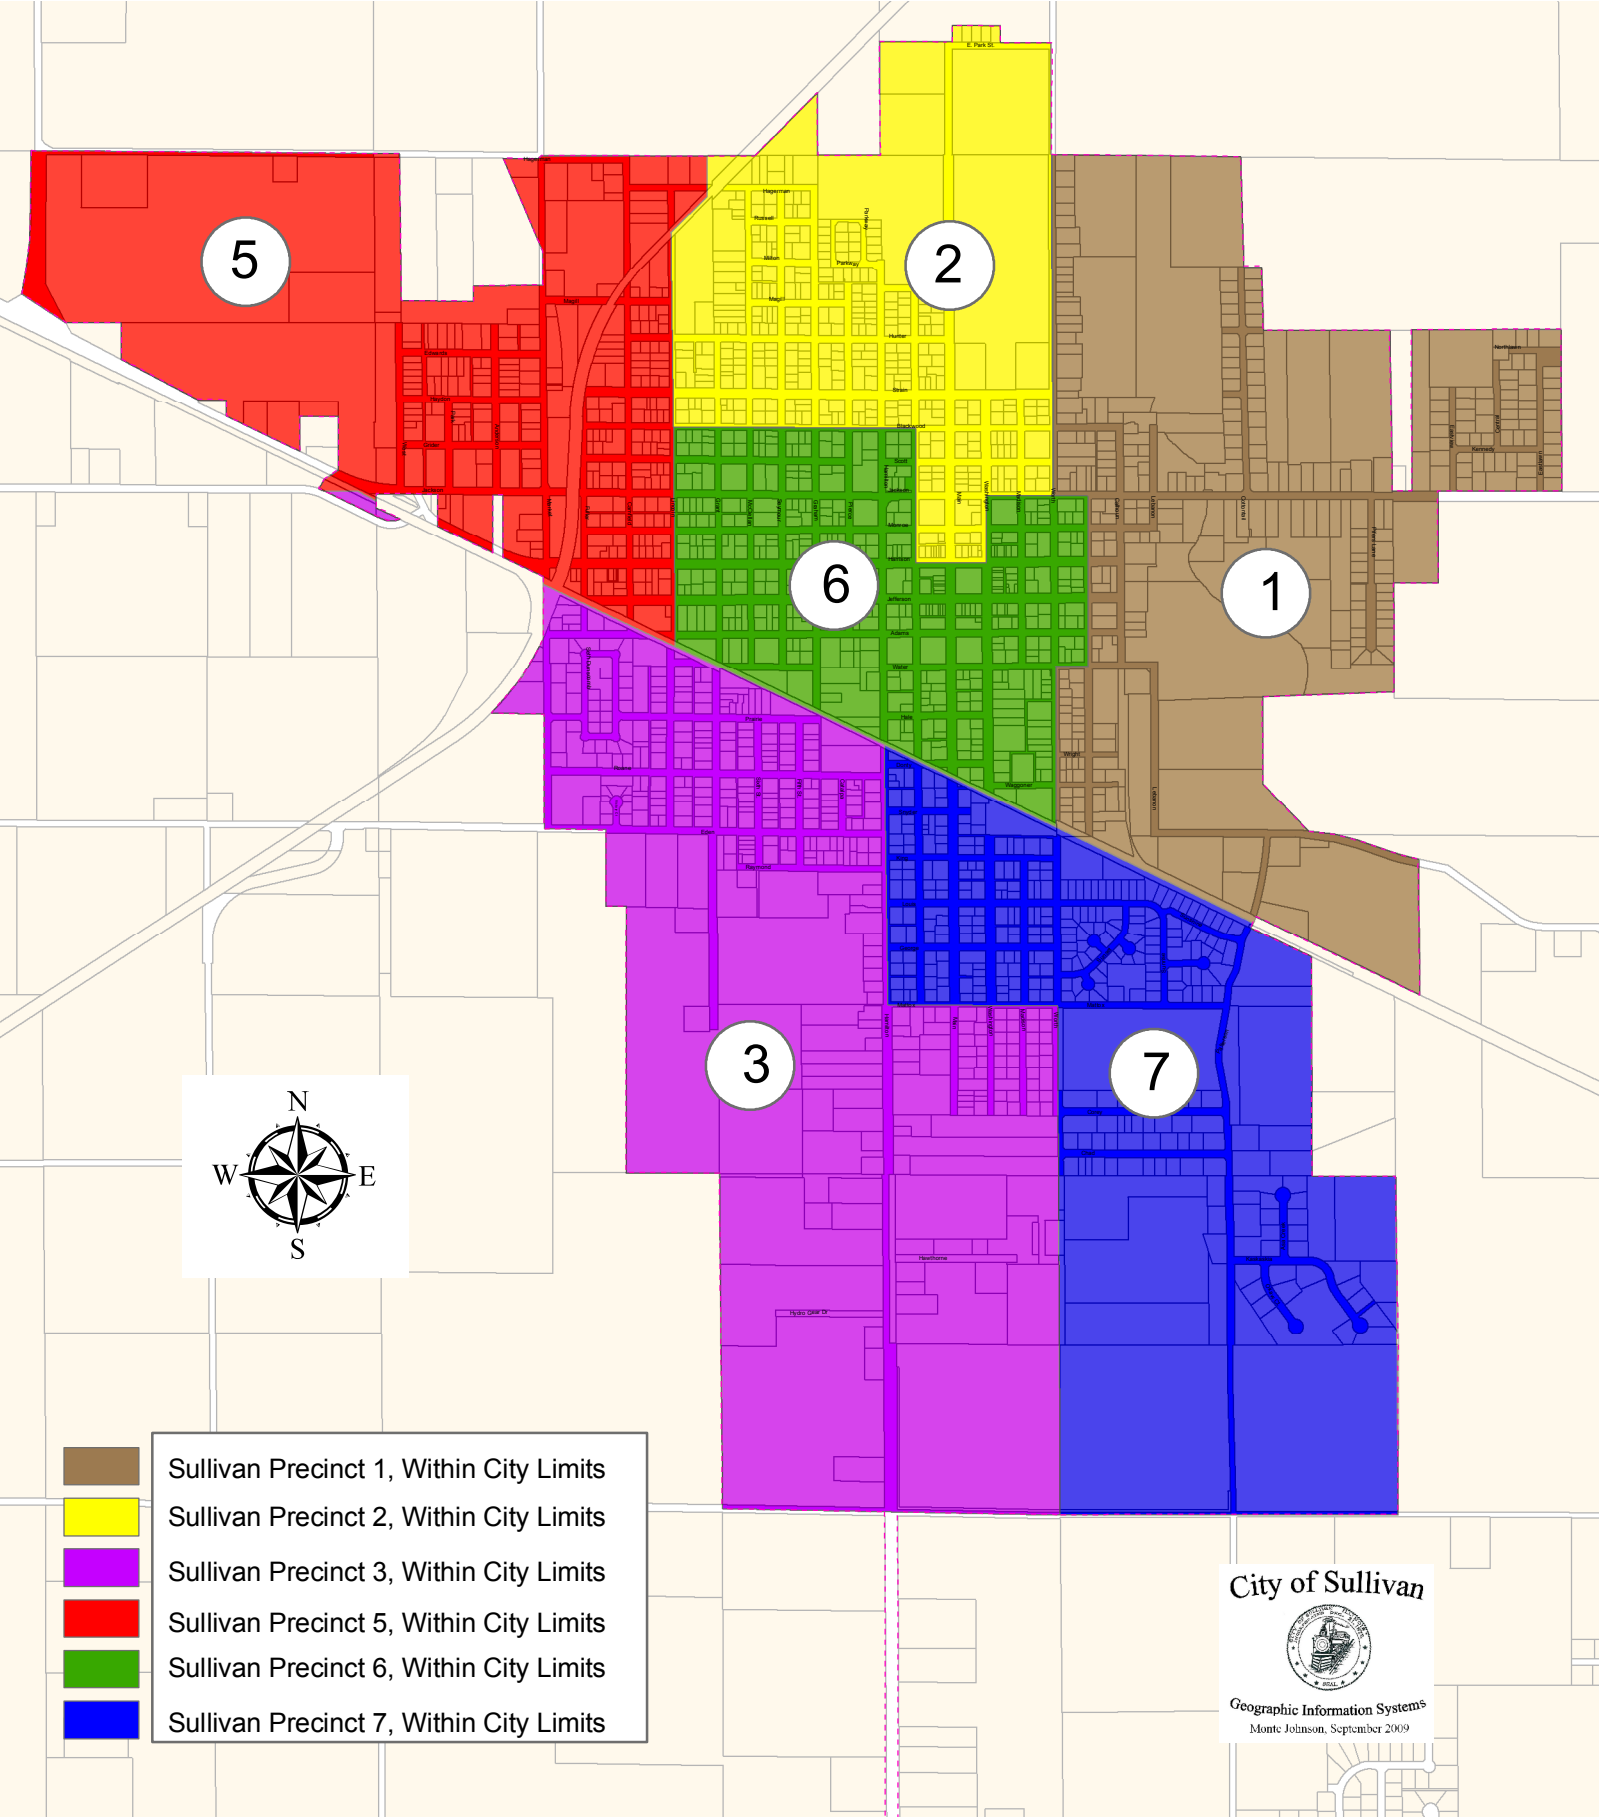

SULLIVAN TOWNSHIP

Within the City of Sullivan City Limits

Precinct Map

Moultrie County, Illinois

City of Sullivan

Geographic Information Systems
Monte Johnson, September 2009