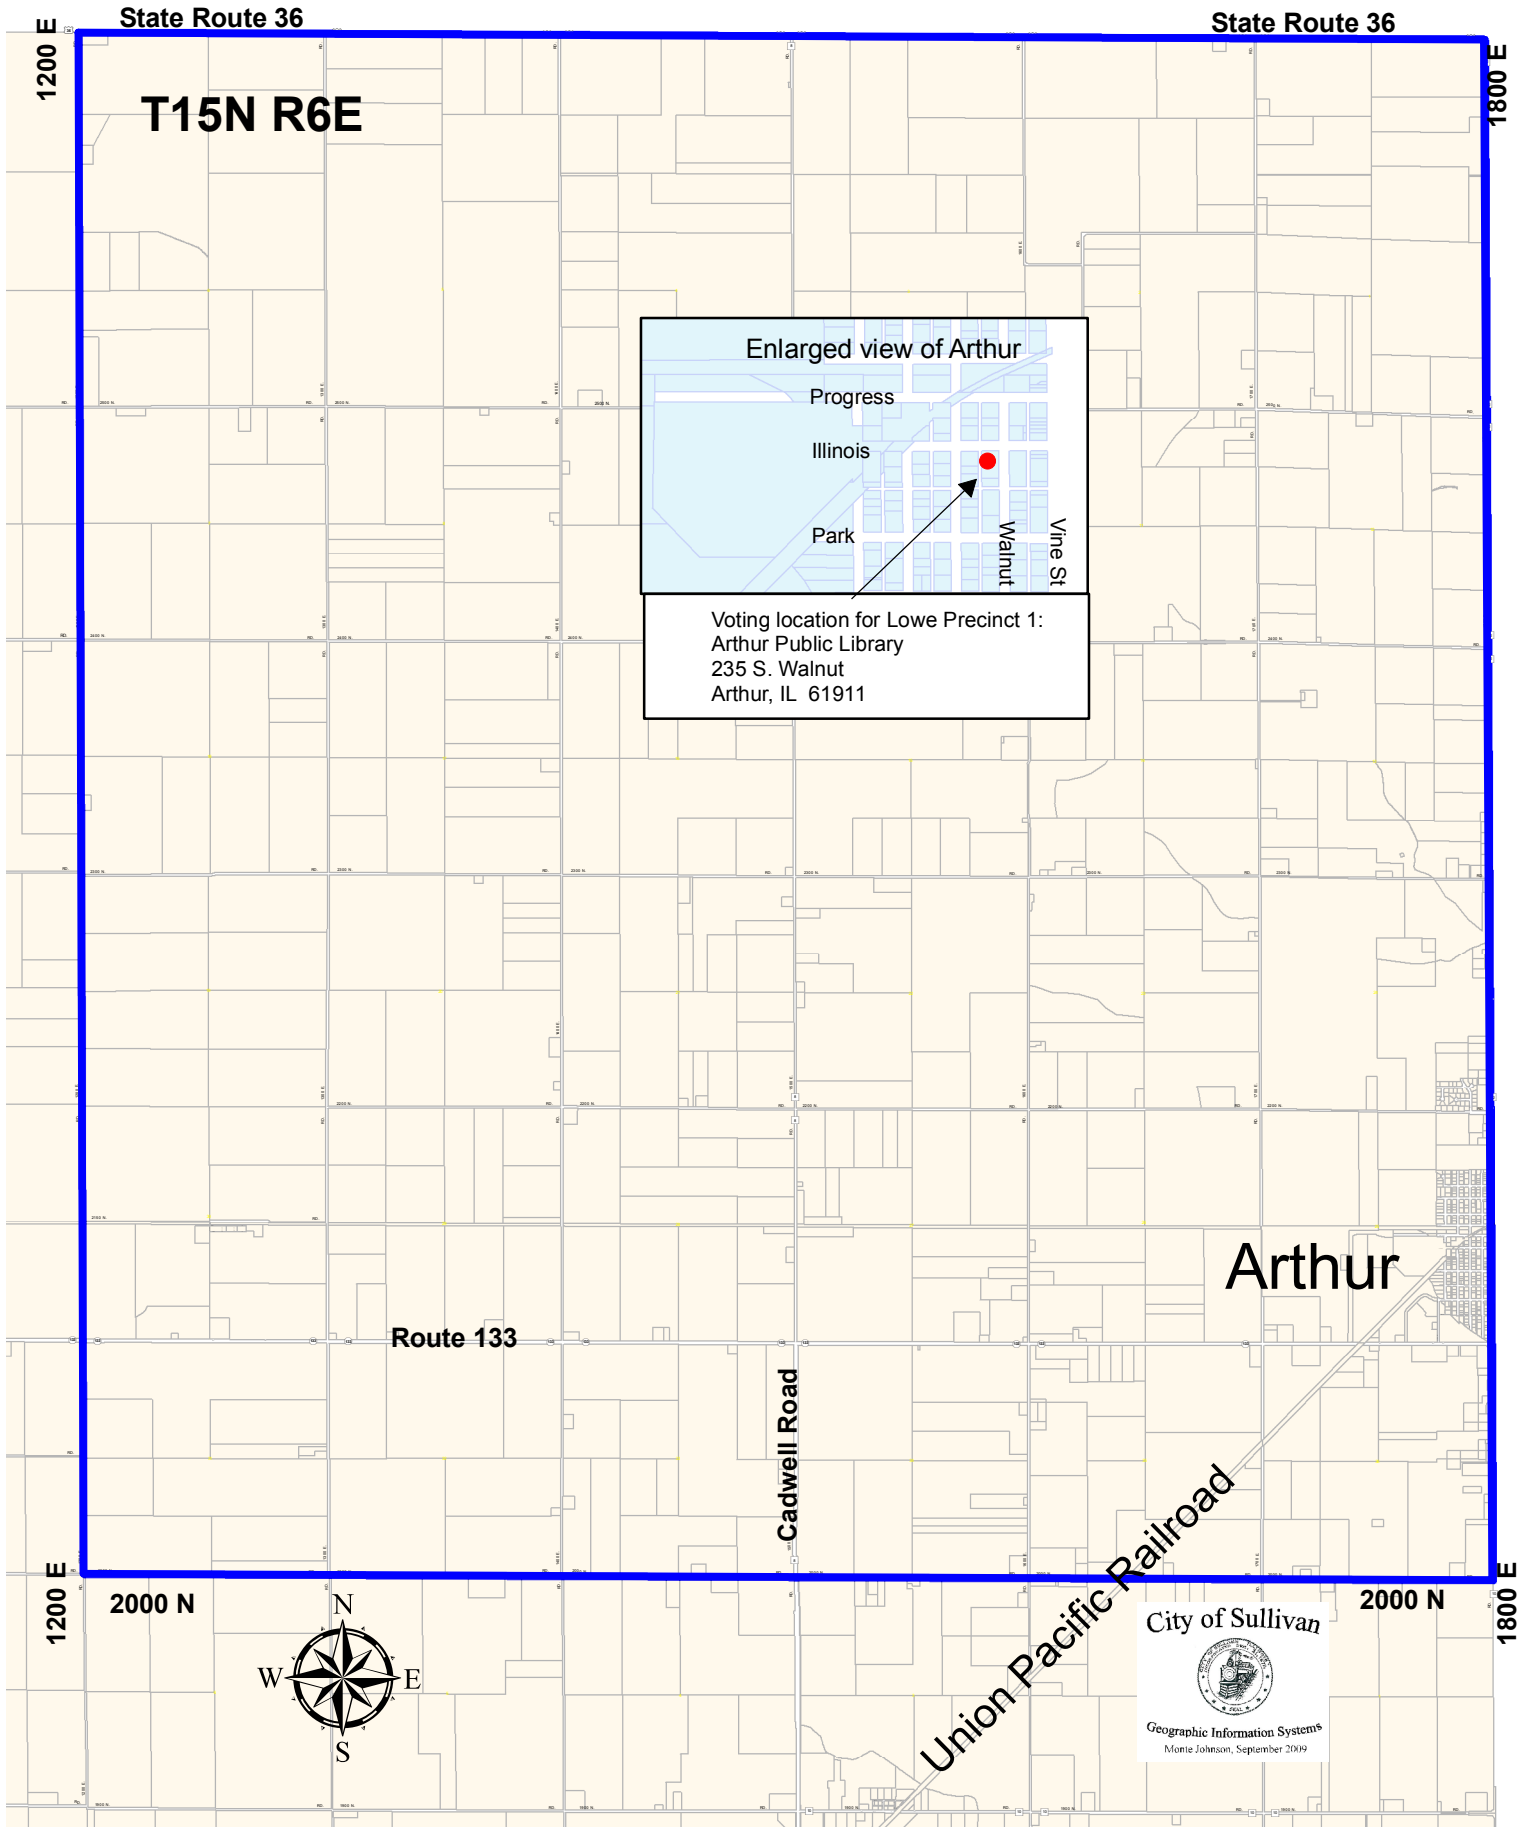

LOWE TOWNSHIP

Precinct Map

Moultrie County, IL

T15N R6E

State Route 36

State Route 36

1200 E

1800 E

Enlarged view of Arthur

Progress

Illinois

Park

Walnut

Vine St

Voting location for Lowe Precinct 1:
Arthur Public Library
235 S. Walnut
Arthur, IL 61911

Arthur

Route 133

Cadwell Road

Union Pacific Railroad

1200 E

2000 N

2000 N

1800 E