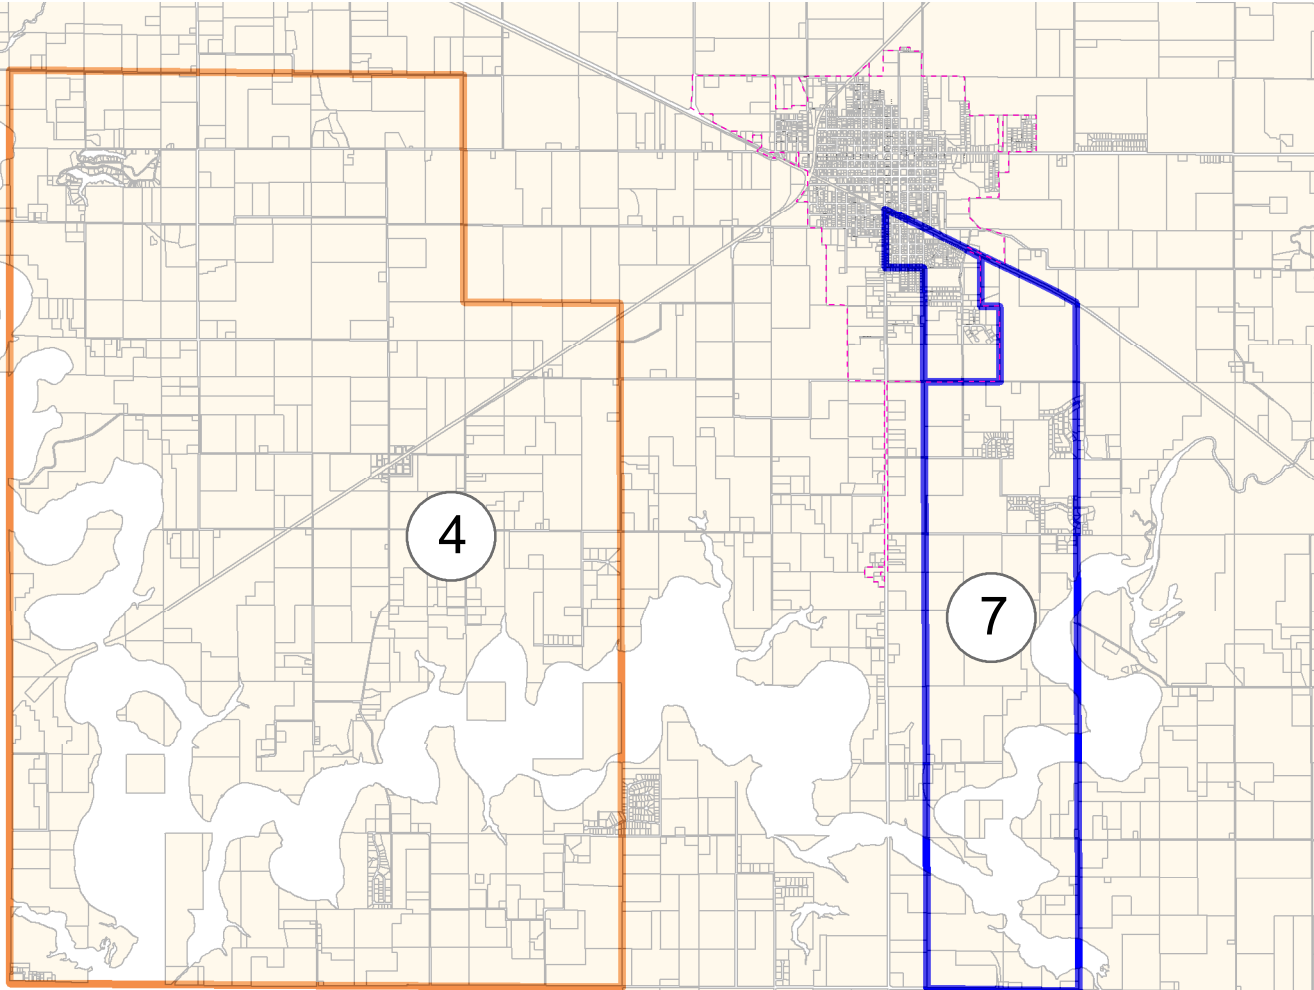

# SULLIVAN TOWNSHIP

## Detailed view of Voting Location

### Precincts 4 & 7

### Moultrie County, Illinois

Detailed view of Sullivan

Voting Location for Sullivan Precincts 4 & 7  
Faith Lutheran Church  
Route 32 South  
Sullivan, IL 61951

City of Sullivan

Geographic Information Systems  
Monte Johnson, September 2009