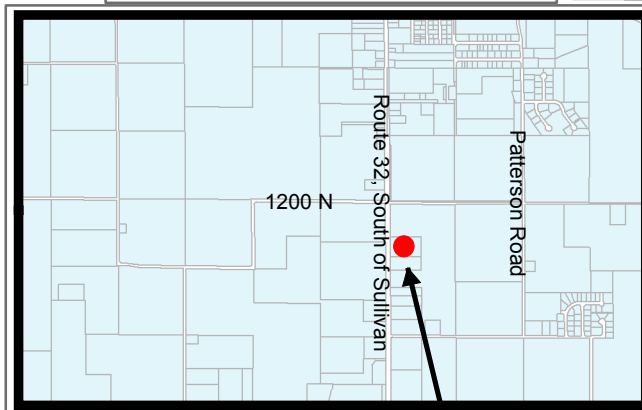

# SULLIVAN TOWNSHIP

## Detailed view of Voting Location

### Precincts 4 & 7

### Moultrie County, Illinois

Detailed view of Sullivan

Voting Location for Sullivan Precincts 4 & 7  
Faith Lutheran Church  
Route 32 South  
Sullivan, IL 61951

City of Sullivan

Geographic Information Systems  
Monte Johnson, September 2009