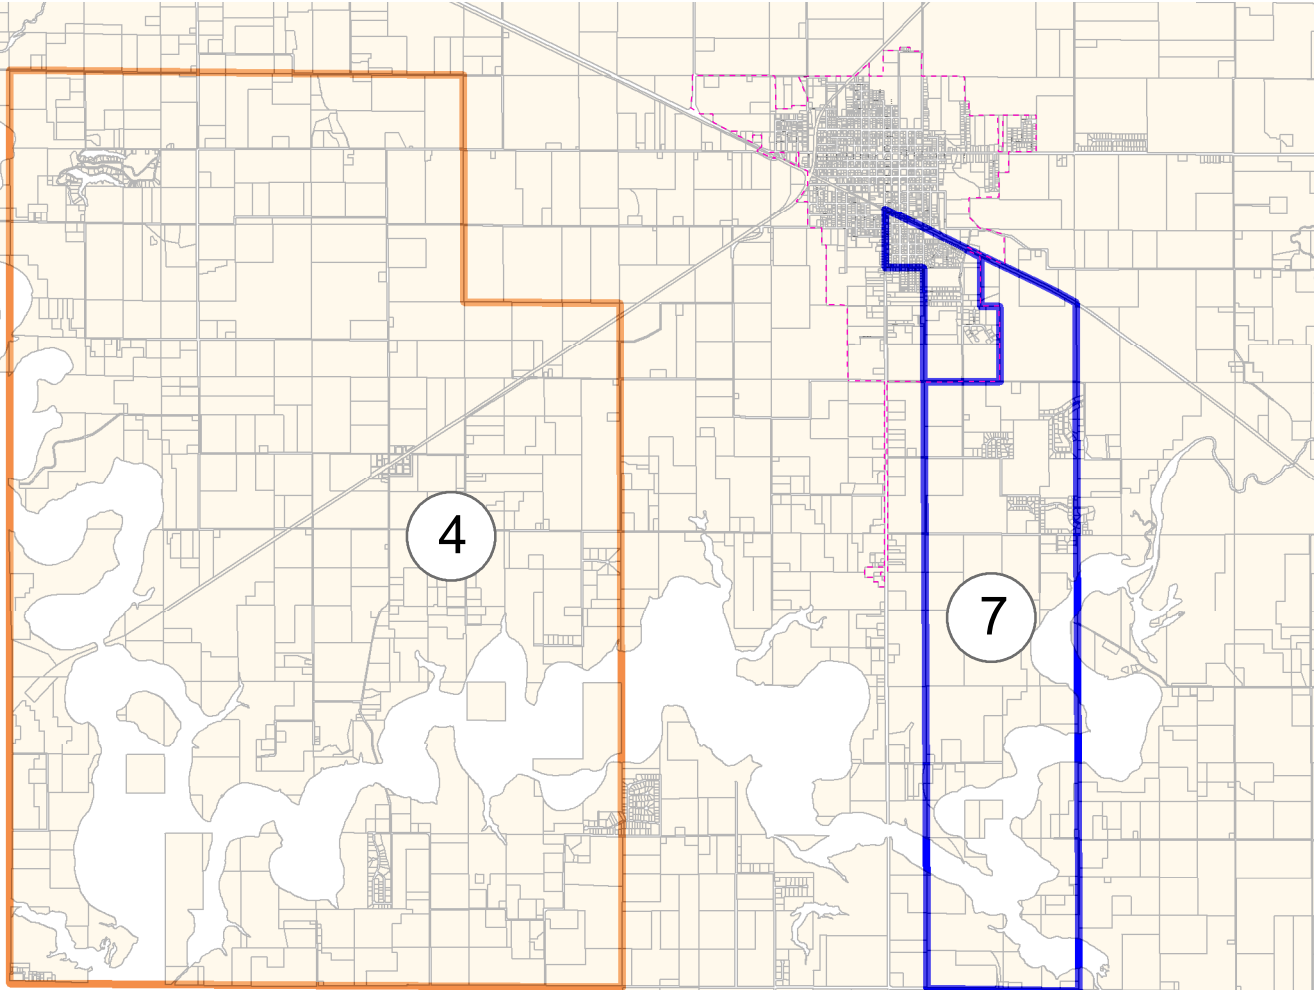

SULLIVAN TOWNSHIP

Detailed view of Voting Location

Precincts 4 & 7

Moultrie County, Illinois

Detailed view of Sullivan

Voting Location for Sullivan Precincts 4 & 7
Faith Lutheran Church
Route 32 South
Sullivan, IL 61951