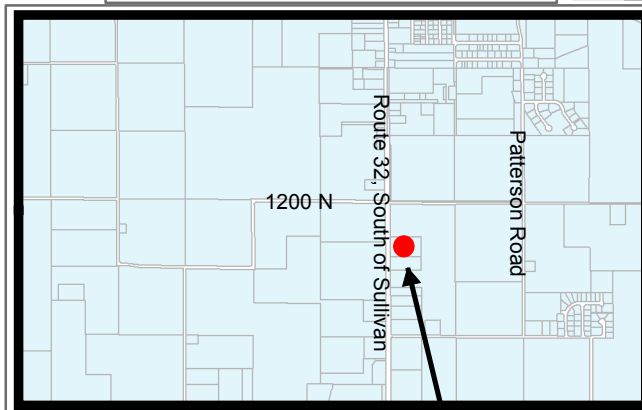

SULLIVAN TOWNSHIP

Detailed view of Voting Location

Precincts 4 & 7

Moultrie County, Illinois

Detailed view of Sullivan

Voting Location for Sullivan Precincts 4 & 7
Faith Lutheran Church
Route 32 South
Sullivan, IL 61951