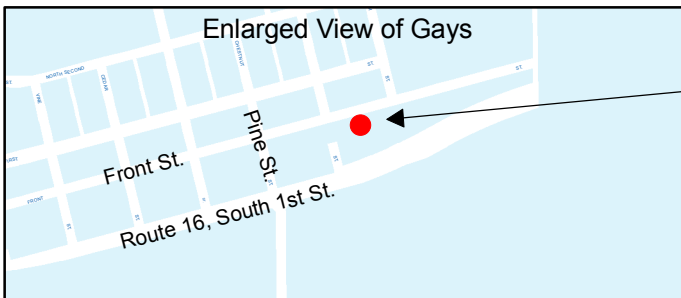

# WHITLEY TOWNSHIP

## Precinct Map

### Moultrie County, Illinois

Voting Location for Whitley Precinct 1:  
Gays Village Hall  
815 Front St.  
Gays, IL 61928

City of Sullivan