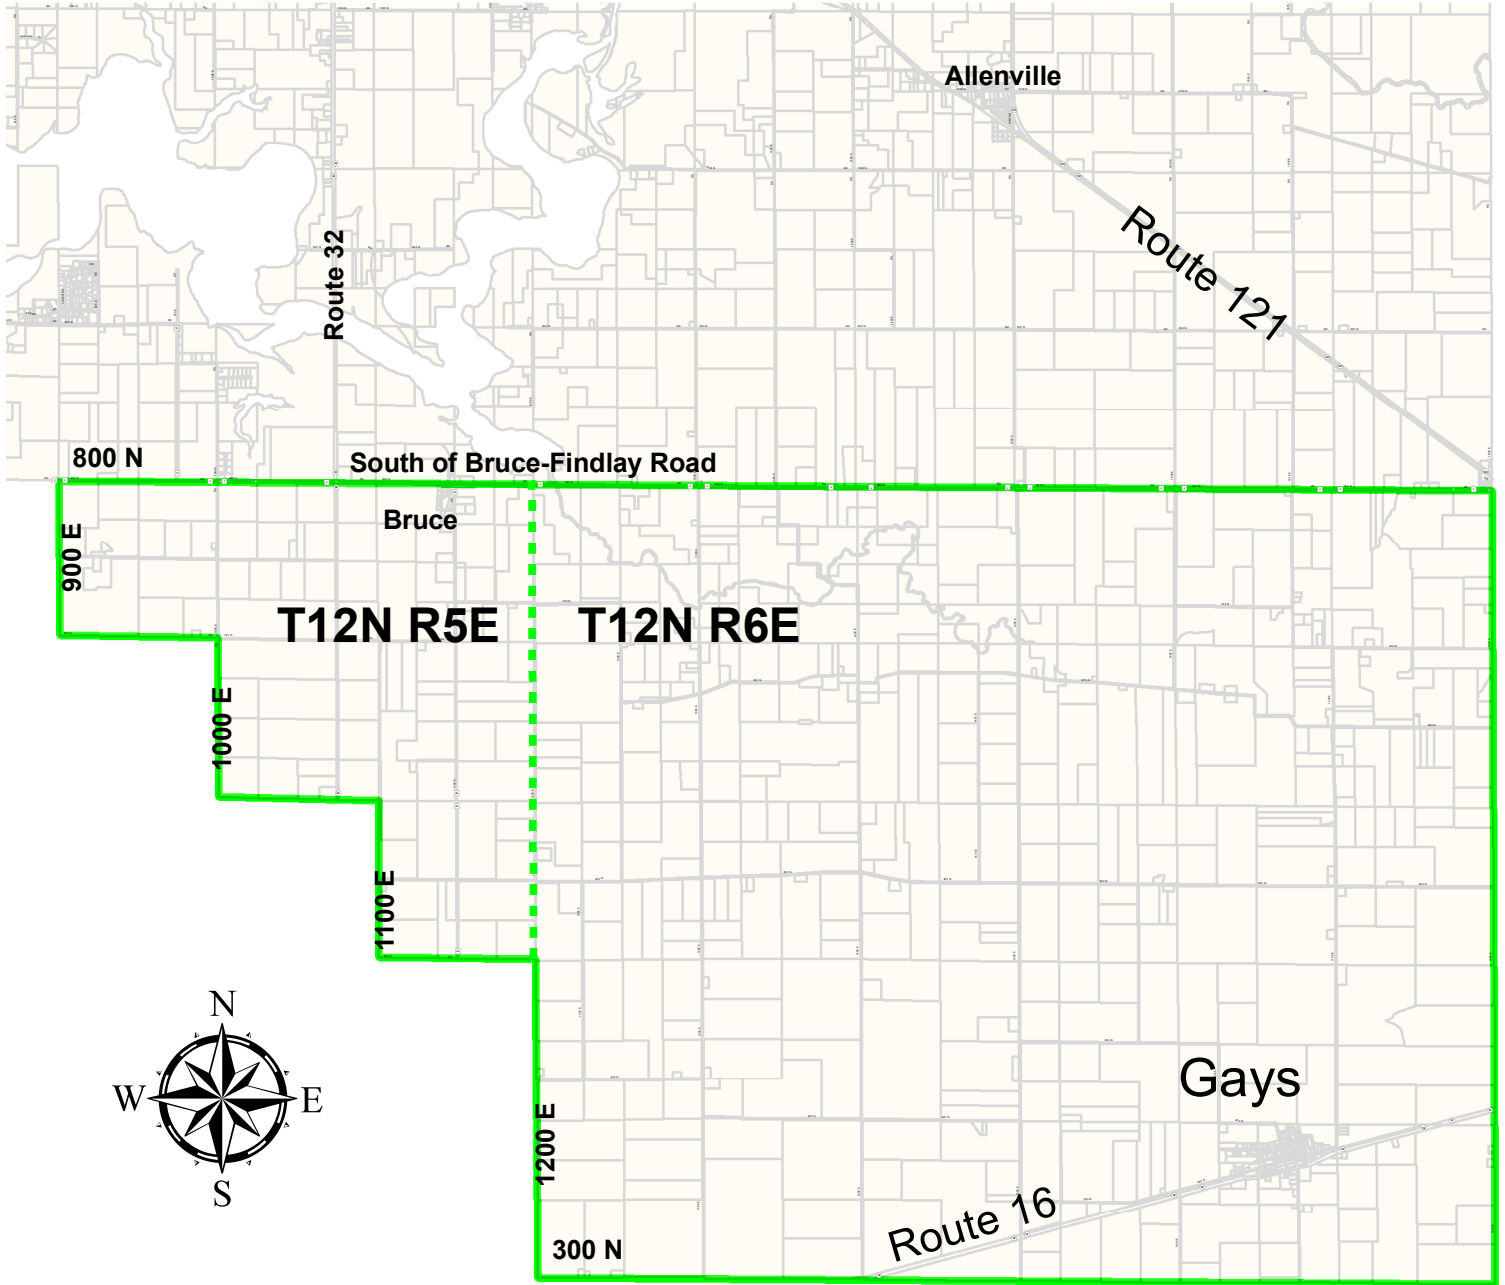

# WHITLEY TOWNSHIP

## Precinct Map

### Moultrie County, Illinois

Voting Location for Whitley Precinct 1:  
Gays Village Hall  
815 Front St.  
Gays, IL 61928

City of Sullivan