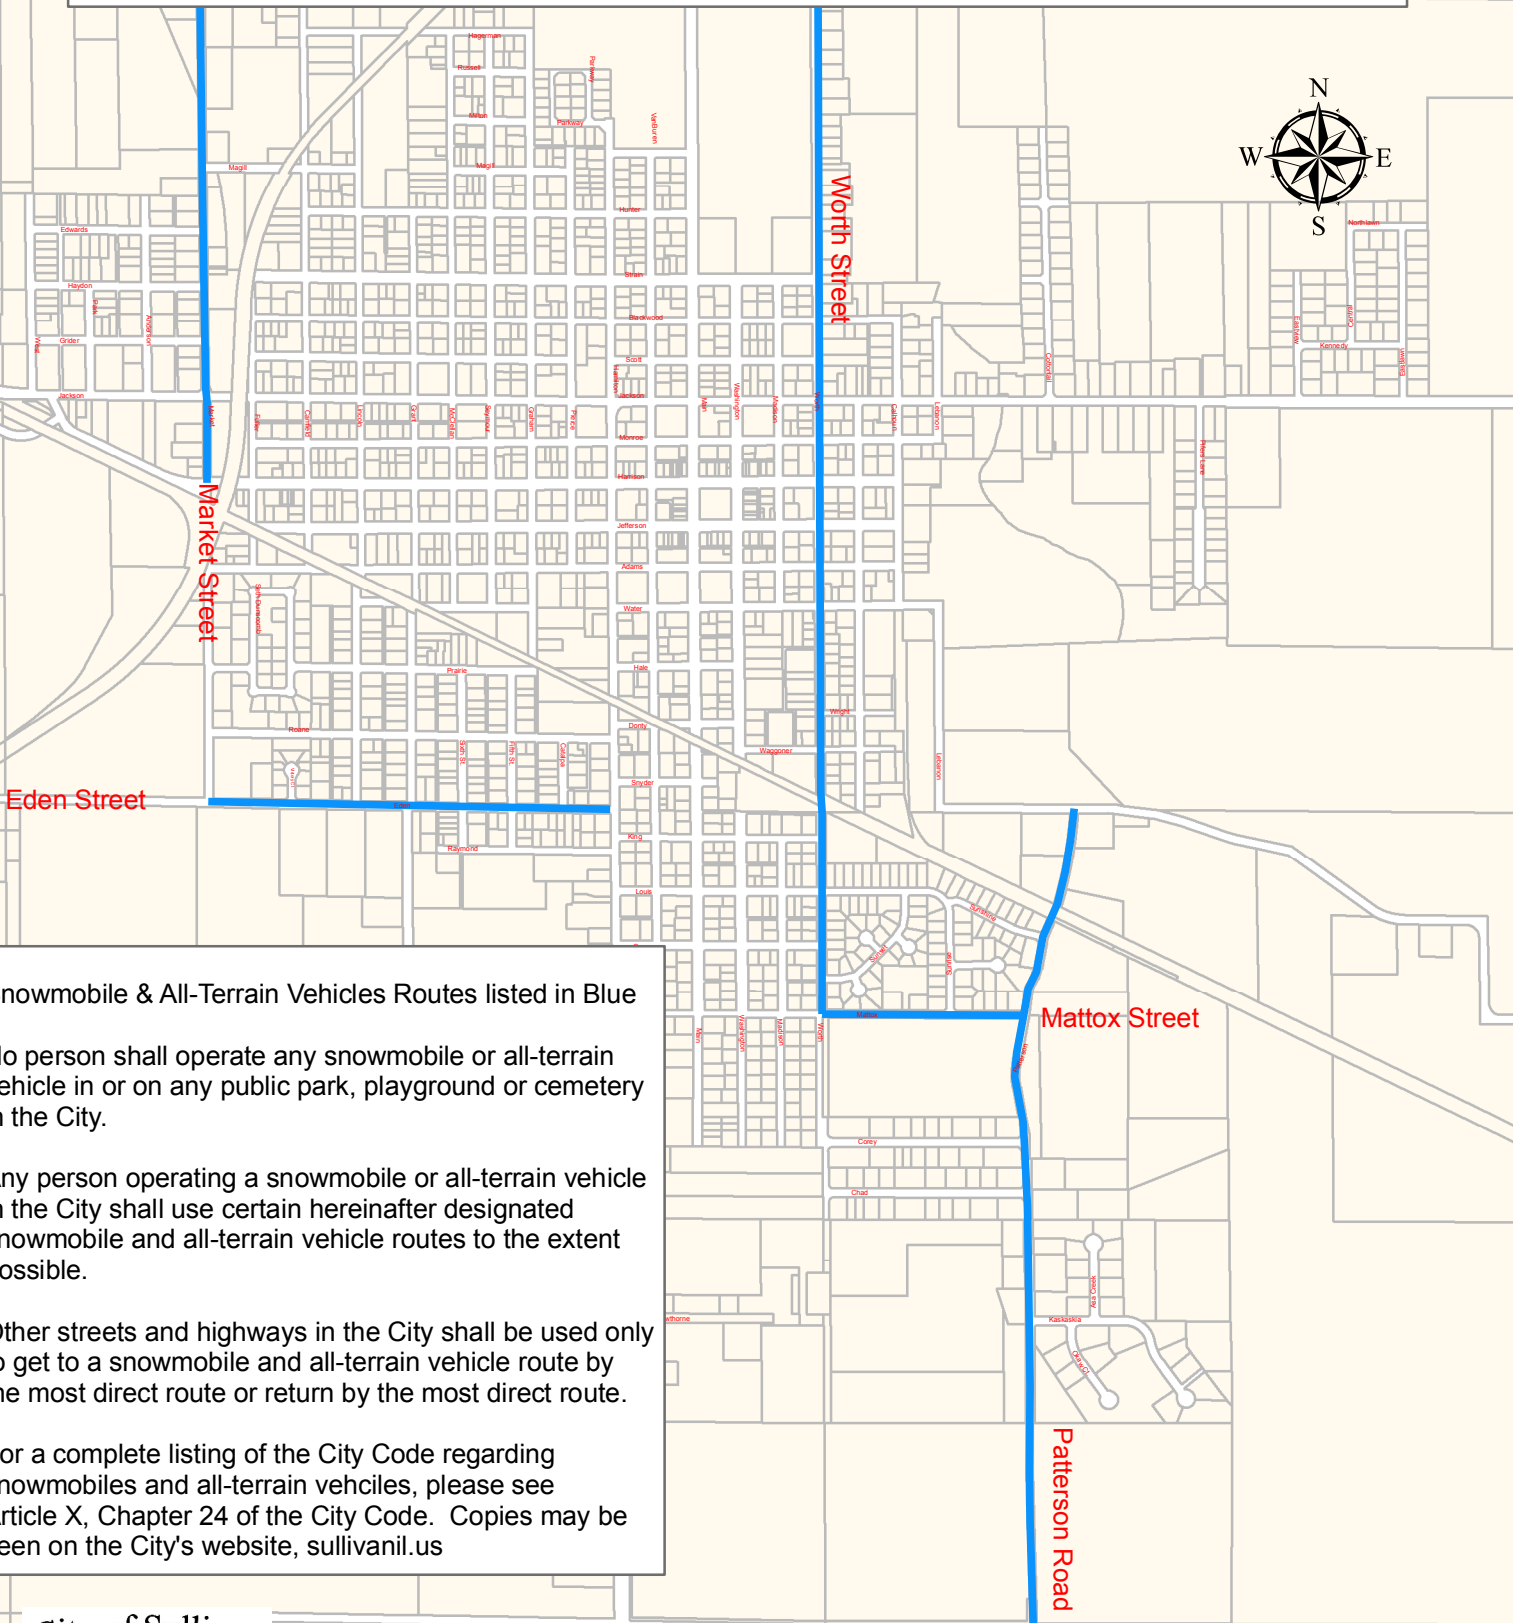

City of Sullivan Snowmobile & All-Terrain Vehicles Routes

Snowmobile & All-Terrain Vehicles Routes listed in Blue

No person shall operate any snowmobile or all-terrain vehicle in or on any public park, playground or cemetery in the City.

Any person operating a snowmobile or all-terrain vehicle in the City shall use certain hereinafter designated snowmobile and all-terrain vehicle routes to the extent possible.

Other streets and highways in the City shall be used only to get to a snowmobile and all-terrain vehicle route by the most direct route or return by the most direct route.

For a complete listing of the City Code regarding snowmobiles and all-terrain vehicles, please see Article X, Chapter 24 of the City Code. Copies may be seen on the City's website, sullivanil.us

City of Sullivan